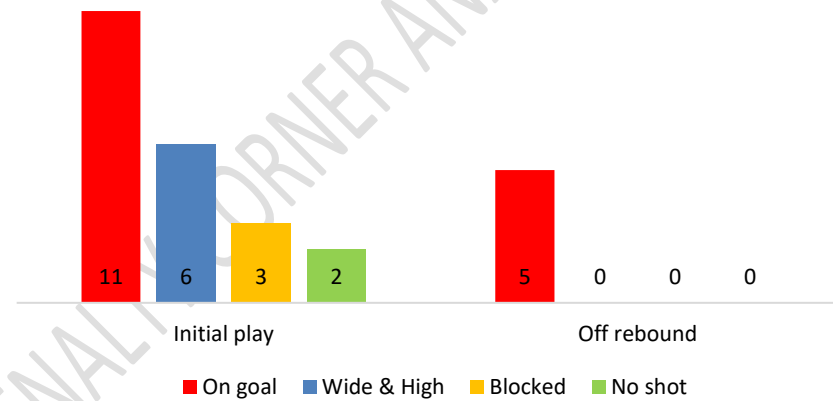

Defense selection by battery

STRAIGHT CORNERS FACED

INITIAL SHOT BREAKDOWN				
	Left side	Center	Right side	Total
Goal conceded	0	1	1	2
Saved by goalie	6	5	3	14
Saved by player on post	0	0	1	1
Blocked	0	1	6	7
Wide	4	0	3	7
High	1	3	2	6
Initial shot save percentage	100%	90%	93.75%	94.59%

Shots on goal conceded	17
Shots out of goal	13
Shots blocked	7
Shot on goal conceded rate	45.94%

DEFLECTION CORNERS FACED

Deflection plays shots allowed

Areas	Left side deflection			Right side deflection		
	Area 1	Area 2	Area 3	Area 1	Area 2	Area 3
Conceded	1	0	0	0	0	0
Conceded off rebound	0	0	0	0	0	0
Stroke conceded	0	0	0	0	0	0
Corner conceded	1	0	2	0	0	1
Saved	6	0	1	4	0	1
No goal percentage	87.50%	-%	100%	100%	-%	100%
Total	90.90%			100%		

PASSING CORNERS FACED

Passing plays shots allowed

Areas	Left side passing			Right side passing		
	Area 1	Area 2	Area 3	Area 1	Area 2	Area 3
Conceded	0	0	0	0	0	0
Conceded off rebound	0	0	0	1	0	0
Stroke conceded	1	0	0	0	0	0
Corner conceded	1	0	2	2	0	0
Saved	6	3	1	5	0	0
No goal percentage	100%	100%	100%	87.50%	-%	-%
Total	100%			87.50%		

DRIBBLE CORNERS FACED

	Left side passing	Right side passing
Conceded	0	0
Conceded off rebound	0	0
Stroke conceded	0	0
Corner conceded	0	0
Saved	3	0
No goal percentage	100%	0%

CORNER TYPE COMPARISSON

Straight