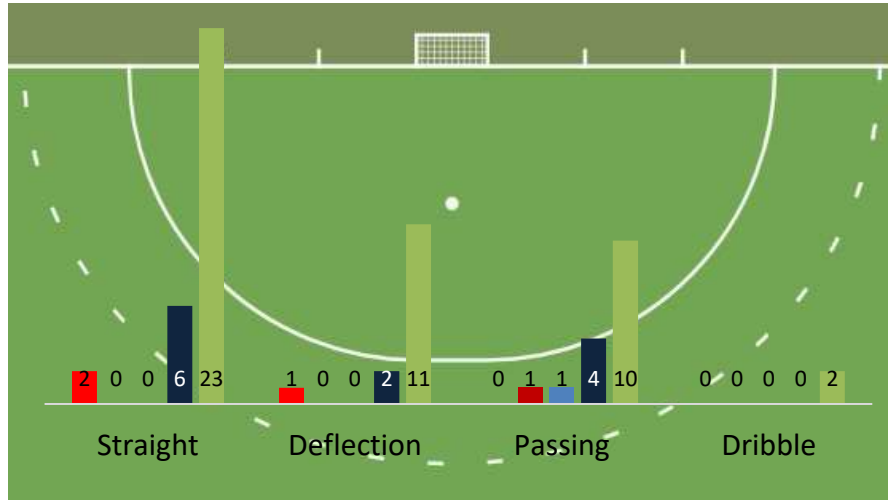

* 4 were broken corners that due to a mistake from the inserter or stickstopper could not be classified in any category. These corners still counted on the stat (1 led to corner and 3 were saved).

3-1 DEFENSE

STATISTICS

INTEL

3-1 defense outcomes

	Positive outcome				Non positive outcome
	Conceded	Conceded off rebound	Lead to stroke	Lead to corner	Saved
Straight	2	0	0	6	23
Deflection	1	0	0	2	11
Passing	0	1	1	4	10
Dribble	0	0	0	0	2
<i>Broken</i>	0	0	0	1	3
Total	3	1	1	13	49