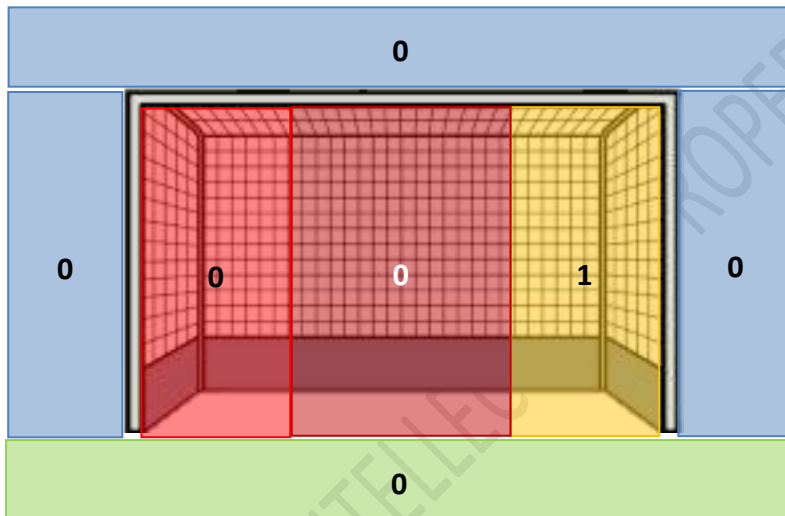

Shots				
	Initial play				Off rebound
	On goal	Wide & High	Blocked	No shot	
Straight	0	0	1	0	0
Deflection	0	0	0	0	0
Passing	0	0	0	0	0
Dribble	0	0	0	0	0
<i>Broken</i>	0	0	0	0	0
Total	0	0	1	0	0