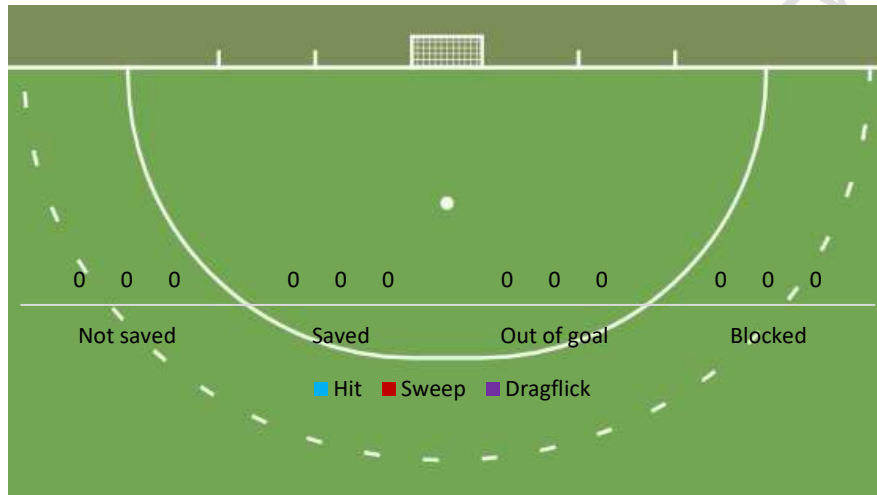

	Shots				
	Initial play				Off rebound
	On goal	Wide & High	Blocked	No shot	
Straight	1	0	0	0	0
Deflection	0	0	0	0	0
Passing	0	0	0	0	0
Dribble	0	0	0	0	0
<i>Broken</i>	0	0	0	0	0
Total	1	0	0	0	0

HEAT MAP

CORNER SAVING EVOLUTION (%)

PLAYERS ANALYSIS

INTELLECTUAL PROPERTY OF PENALTY CORNER ANALYTICS

GOALKEEPERS: SAM NEWTON

	Left side	Center	Right side	Total
Conceded	0	0	0	0
Saved	0	0	0	0
Saved by player on post	0	0	0	0
Blocked	0	0	0	0
Wide	0	0	0	0
High	0	0	0	0
GK save percentage	-%	-%	-%	-%

On the save %, only shots on goal were counted (conceded, saved by player on post and saved), with the purpose of accurately measuring the goalie's performance on straight shots.

ISABELLE HANKS

	Left side	Center	Right side	Total
Conceded	0	1	1	2
Saved	6	5	3	14
Saved by player on post	0	0	1	1
Blocked	0	1	6	7
Wide	4	0	3	7
High	1	3	2	6
GK save percentage	100%	83.33%	60%	82.35%