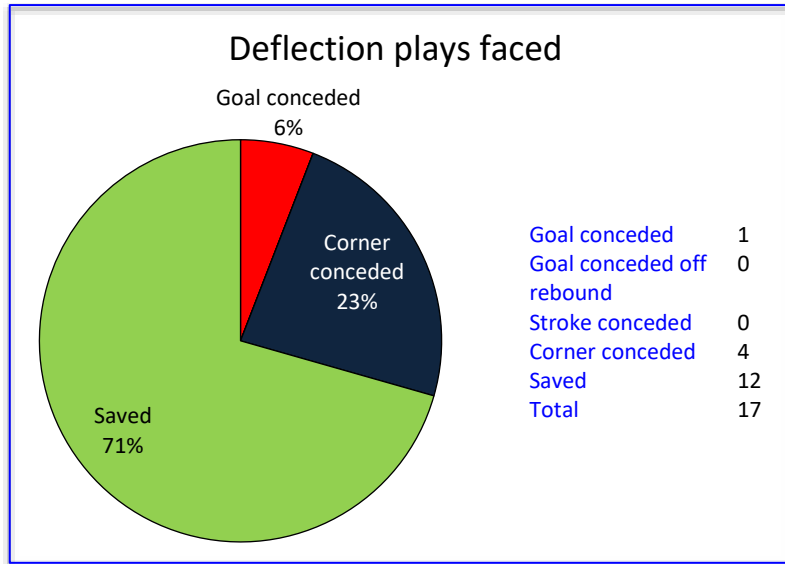

CORNER ANALYSIS

INTELLECTUAL PROPERTY OF PENALTY CORNER ANALYTICS

GENERAL OVERVIEW

	1 st Battery	2 nd Battery	Single Bat.	Short	Left side	Total
3-1	30	27	1	8	0	66
3-1L	2	3	0	4	0	9
2-2	1	5	0	0	0	6
4-0	0	1	0	0	0	1
LS2-2	0	0	0	0	1	1
Total	33	36	1	12	1	83

Defense selection by battery

STRAIGHT CORNERS FACED

INITIAL SHOT BREAKDOWN				
	Left side	Center	Right side	Total
Goal conceded	0	1	1	2
Saved by goalie	6	5	3	14
Saved by player on post	0	0	1	1
Blocked	0	1	6	7
Wide	4	0	3	7
High	1	3	2	6
Initial shot save percentage	100%	90%	93.75%	94.59%

Shots on goal conceded	17
Shots out of goal	13
Shots blocked	7
Shot on goal conceded rate	45.94%

DEFLECTION CORNERS FACED

Deflection plays shots allowed

Areas	Left side deflection			Right side deflection		
	Area 1	Area 2	Area 3	Area 1	Area 2	Area 3
Conceded	1	0	0	0	0	0
Conceded off rebound	0	0	0	0	0	0
Stroke conceded	0	0	0	0	0	0
Corner conceded	1	0	2	0	0	1
Saved	6	0	1	4	0	1
No goal percentage	87.50%	-%	100%	100%	-%	100%
Total	90.90%			100%		