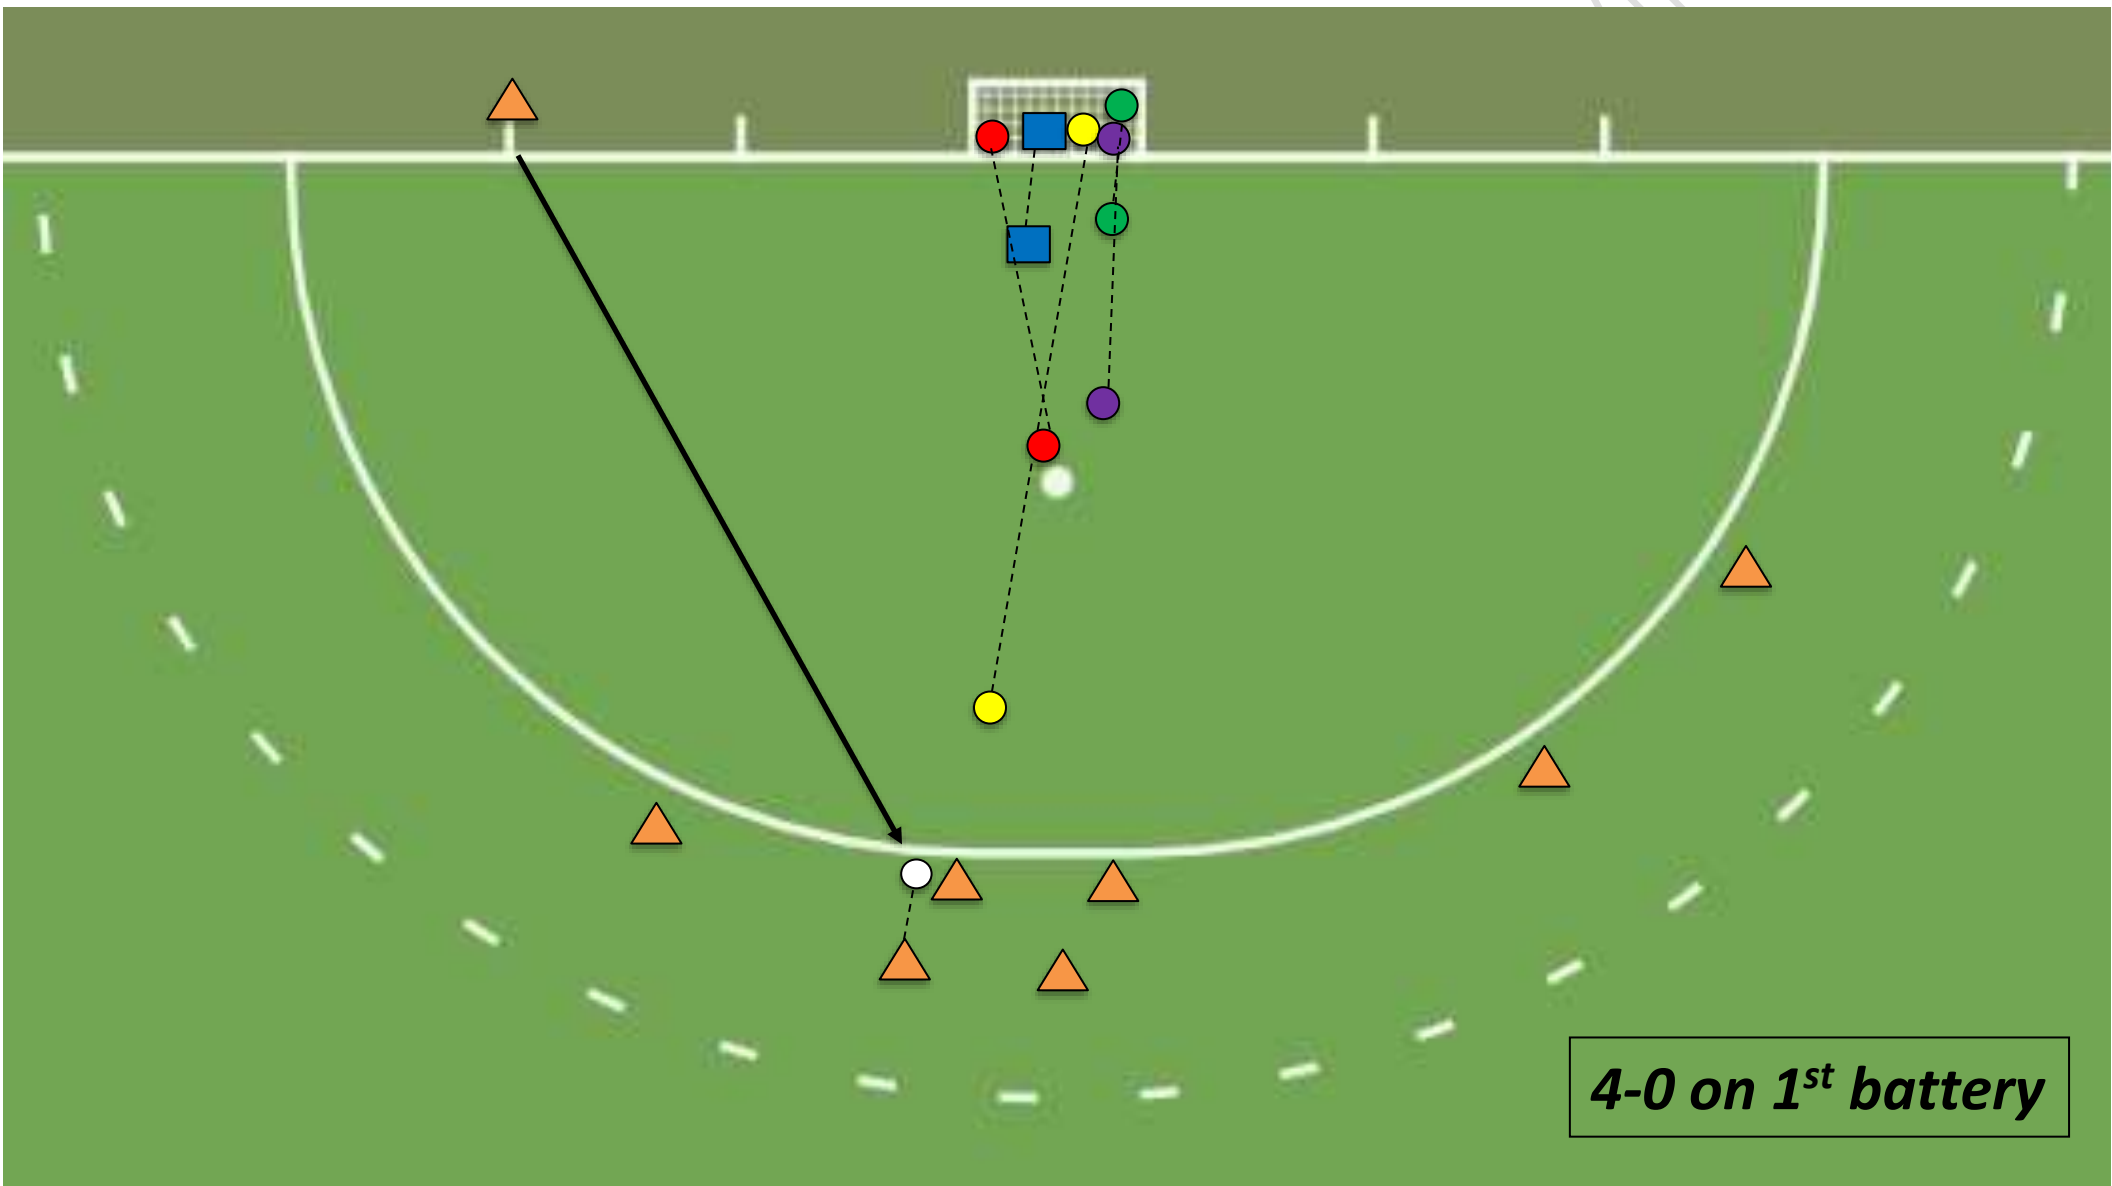

4-0 DEFENSE