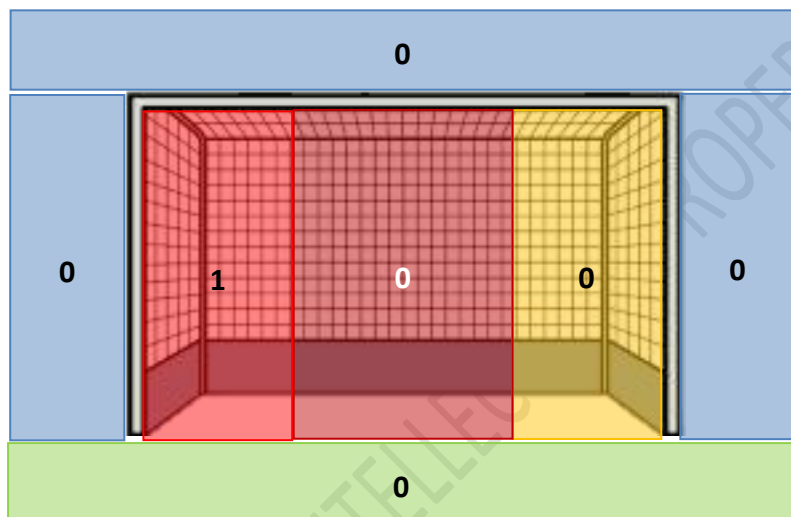

Shots				
	Initial play				Off rebound
	On goal	Wide & High	Blocked	No shot	
Straight	1	0	0	0	0
Deflection	0	0	0	0	0
Passing	0	0	0	0	0
Dribble	0	0	0	0	0
<i>Broken</i>	0	0	0	0	0
Total	1	0	0	0	0