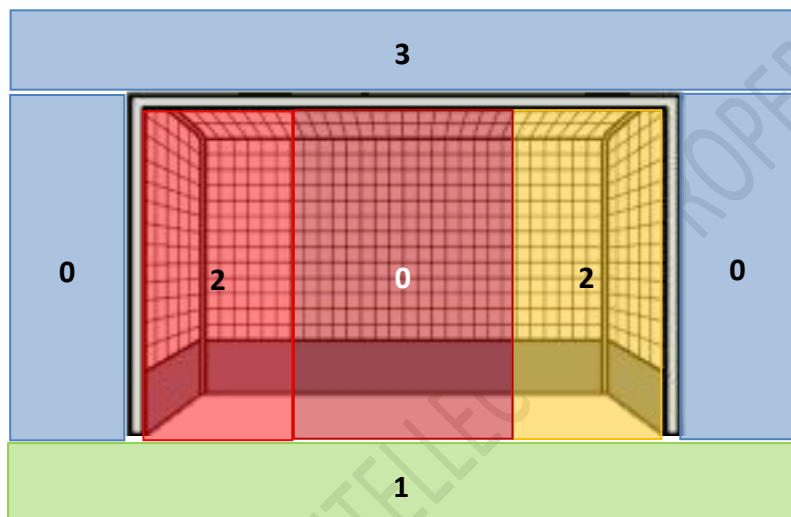

3-1L DEFENSE

STATISTICS

INTEL

3-1L defense outcomes

	Positive outcome				Non positive outcome
	Conceded	Conceded off rebound	Lead to stroke	Lead to corner	Saved
Straight	0	0	0	0	2
Deflection	0	0	0	1	1
Passing	0	0	0	0	4
Dribble	0	0	0	0	0
<i>Broken</i>	0	0	0	0	0
Total	0	0	0	1	7