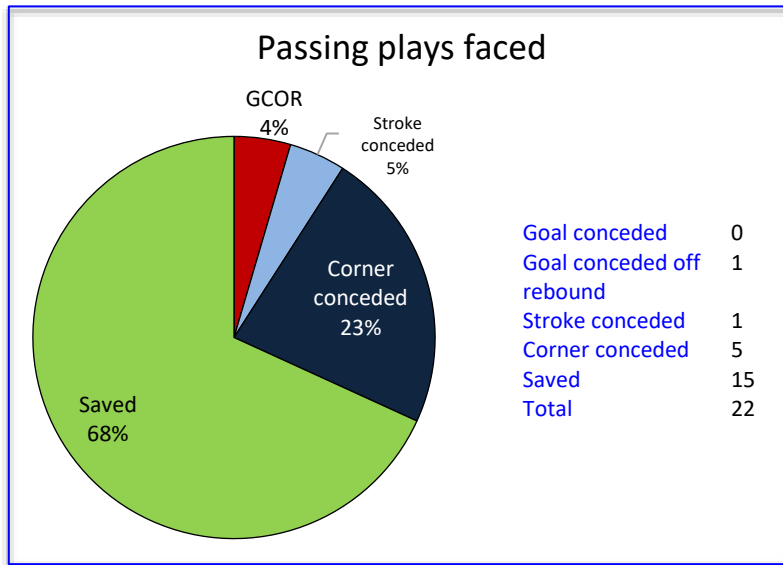

Defense selection by battery

STRAIGHT CORNERS FACED

INITIAL SHOT BREAKDOWN				
	Left side	Center	Right side	Total
Goal conceded	0	1	1	2
Saved by goalie	6	5	3	14
Saved by player on post	0	0	1	1
Blocked	0	1	6	7
Wide	4	0	3	7
High	1	3	2	6
Initial shot save percentage	100%	90%	93.75%	94.59%

Shots on goal conceded	17
Shots out of goal	13
Shots blocked	7
Shot on goal conceded rate	45.94%

DEFLECTION CORNERS FACED

Deflection plays shots allowed

Areas	Left side deflection			Right side deflection		
	Area 1	Area 2	Area 3	Area 1	Area 2	Area 3
Conceded	1	0	0	0	0	0
Conceded off rebound	0	0	0	0	0	0
Stroke conceded	0	0	0	0	0	0
Corner conceded	1	0	2	0	0	1
Saved	6	0	1	4	0	1
No goal percentage	87.50%	-%	100%	100%	-%	100%
Total	90.90%			100%		

PASSING CORNERS FACED

Passing plays shots allowed

Areas	Left side passing			Right side passing		
	Area 1	Area 2	Area 3	Area 1	Area 2	Area 3
Conceded	0	0	0	0	0	0
Conceded off rebound	0	0	0	1	0	0
Stroke conceded	1	0	0	0	0	0
Corner conceded	1	0	2	2	0	0
Saved	6	3	1	5	0	0
No goal percentage	100%	100%	100%	87.50%	-%	-%
Total	100%			87.50%		