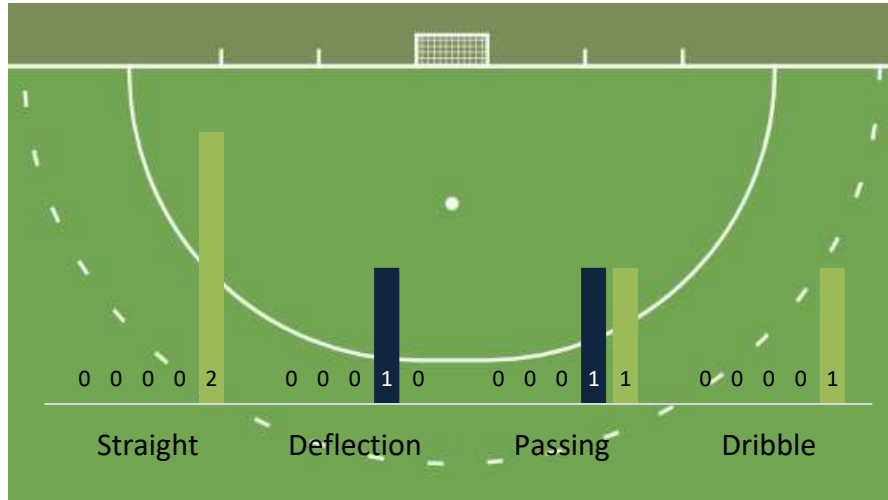

	Shots				
	Initial play				Off rebound
	On goal	Wide & High	Blocked	No shot	
Straight	1	1	0	0	0
Deflection	0	0	2	0	0
Passing	1	2	0	1	0
Dribble	0	0	0	0	0
<i>Broken</i>	0	0	0	0	0
Total	2	3	2	1	0

2-2 DEFENSE

STATISTICS

INTEL

2-2 defense outcomes

	Positive outcome				Non positive outcome
	Conceded	Conceded off rebound	Lead to stroke	Lead to corner	Saved
Straight	0	0	0	0	2
Deflection	0	0	0	1	0
Passing	0	0	0	1	1
Dribble	0	0	0	0	1
<i>Broken</i>	0	0	0	0	0
Total	0	0	0	2	4