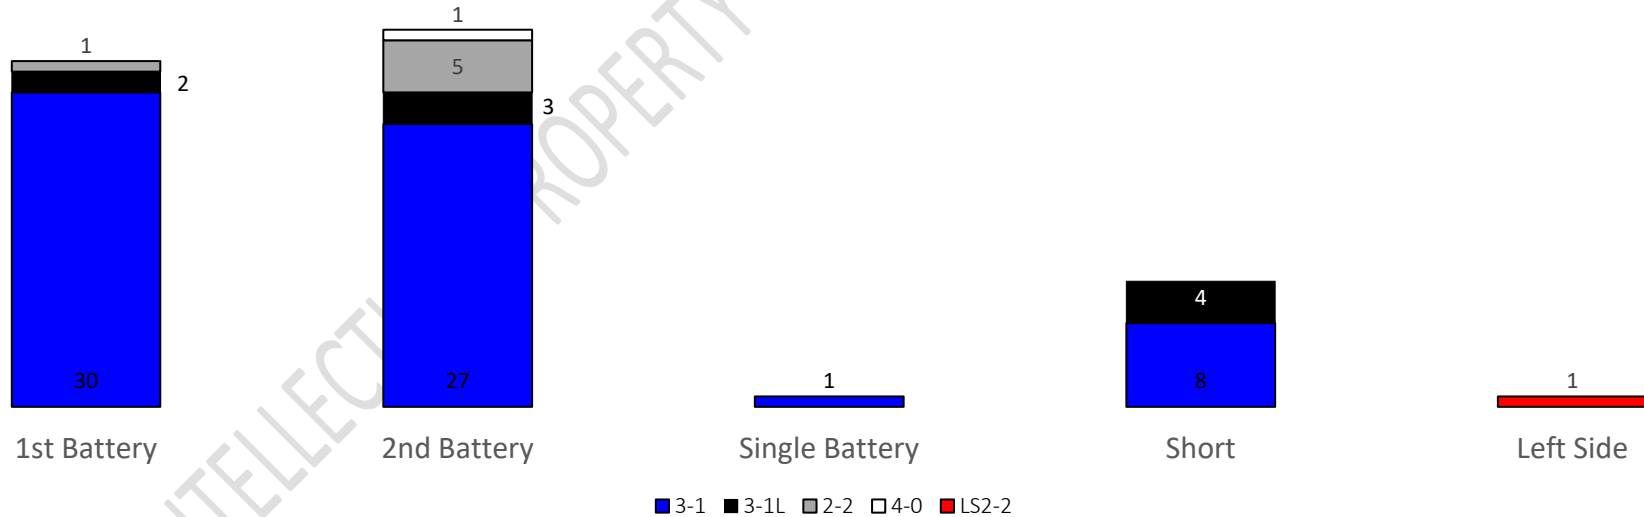

CORNER ANALYSIS

INTELLECTUAL PROPERTY OF PENALTY CORNER ANALYTICS

GENERAL OVERVIEW

	1 st Battery	2 nd Battery	Single Bat.	Short	Left side	Total
3-1	30	27	1	8	0	66
3-1L	2	3	0	4	0	9
2-2	1	5	0	0	0	6
4-0	0	1	0	0	0	1
LS2-2	0	0	0	0	1	1
Total	33	36	1	12	1	83

Defense selection by battery

STRAIGHT CORNERS FACED

INITIAL SHOT BREAKDOWN				
	Left side	Center	Right side	Total
Goal conceded	0	1	1	2
Saved by goalie	6	5	3	14
Saved by player on post	0	0	1	1
Blocked	0	1	6	7
Wide	4	0	3	7
High	1	3	2	6
Initial shot save percentage	100%	90%	93.75%	94.59%