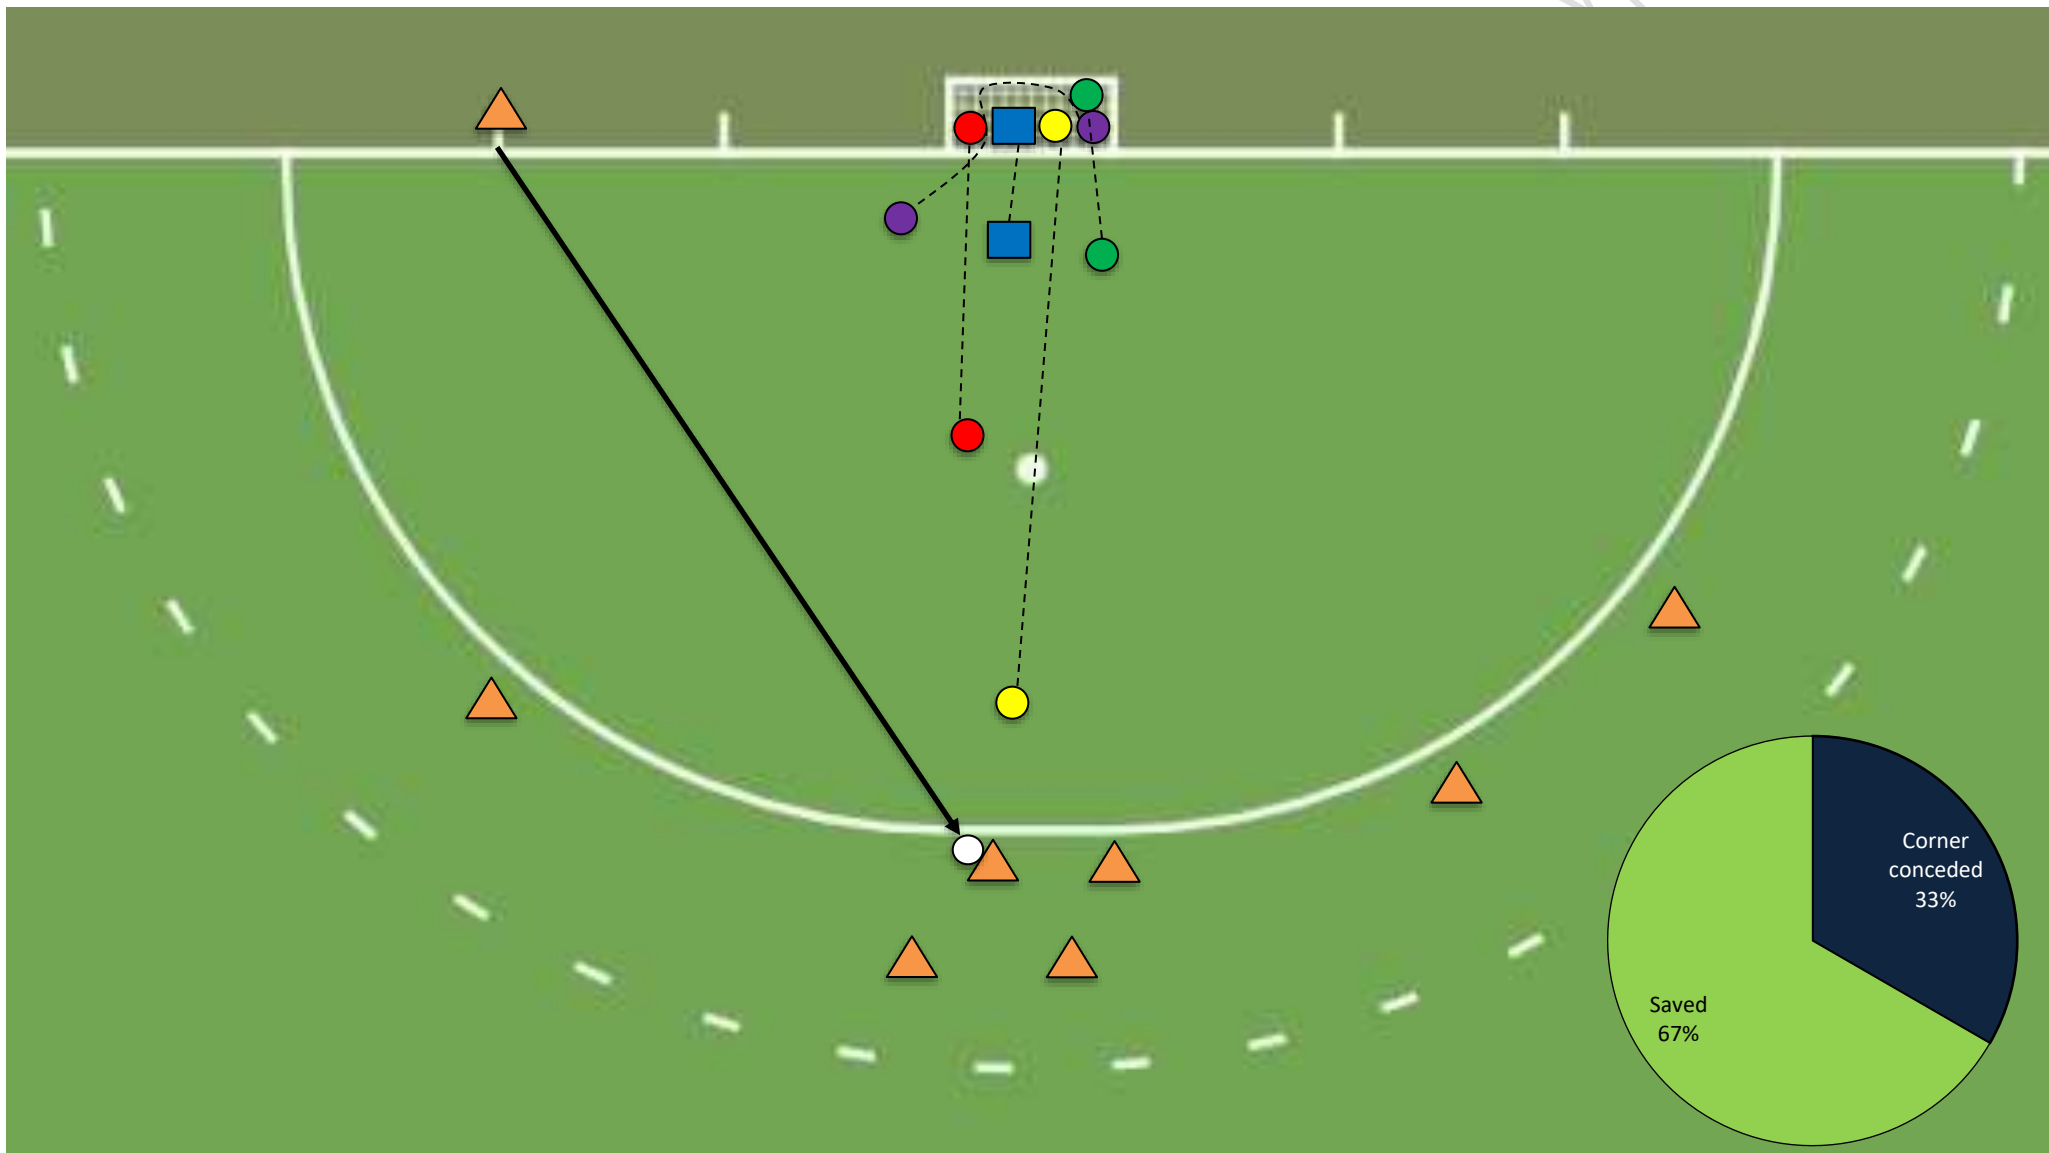

2-2 DEFENSE

STATISTICS

INTEL