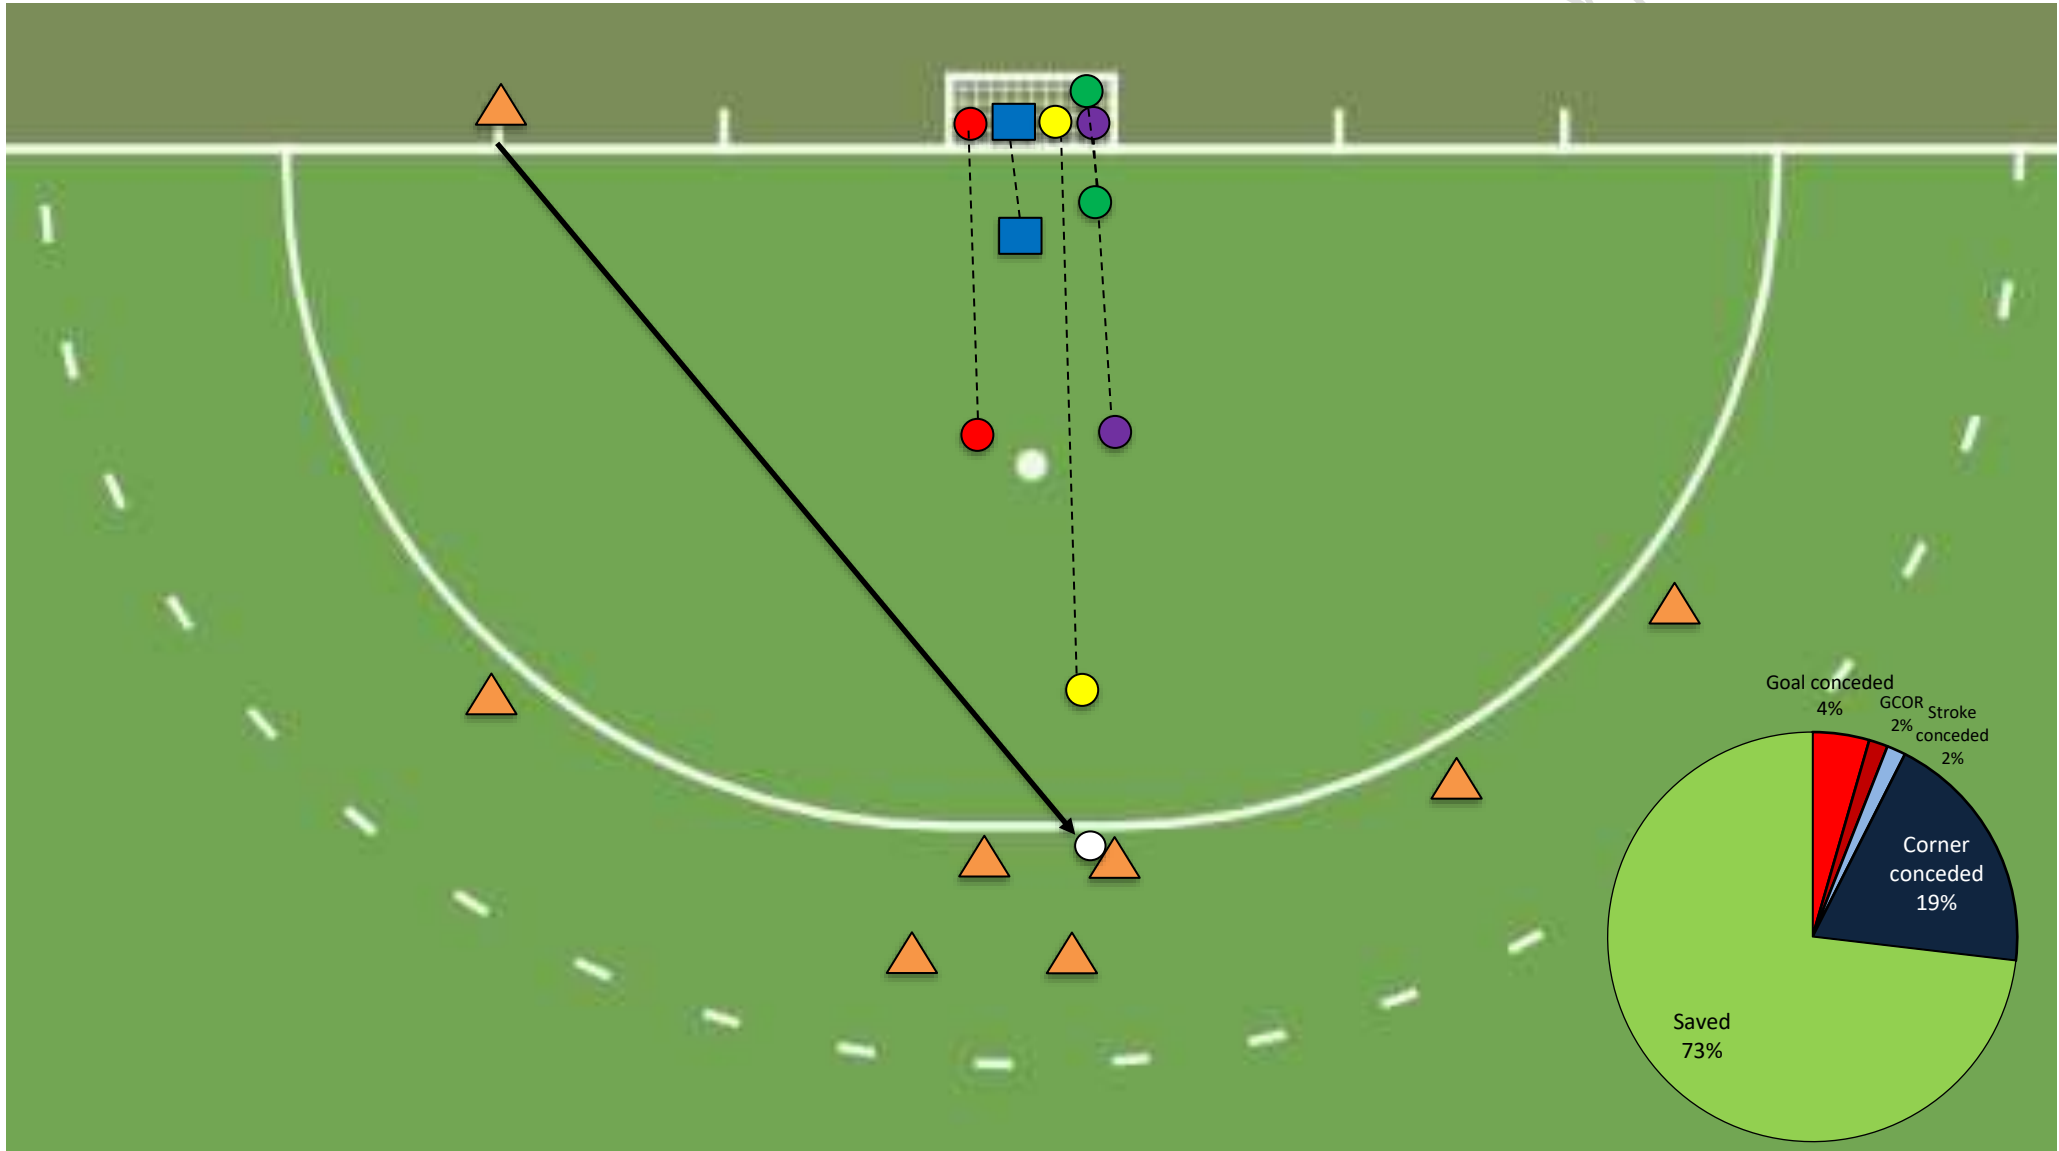

3-1 DEFENSE

STATISTICS

INTEL