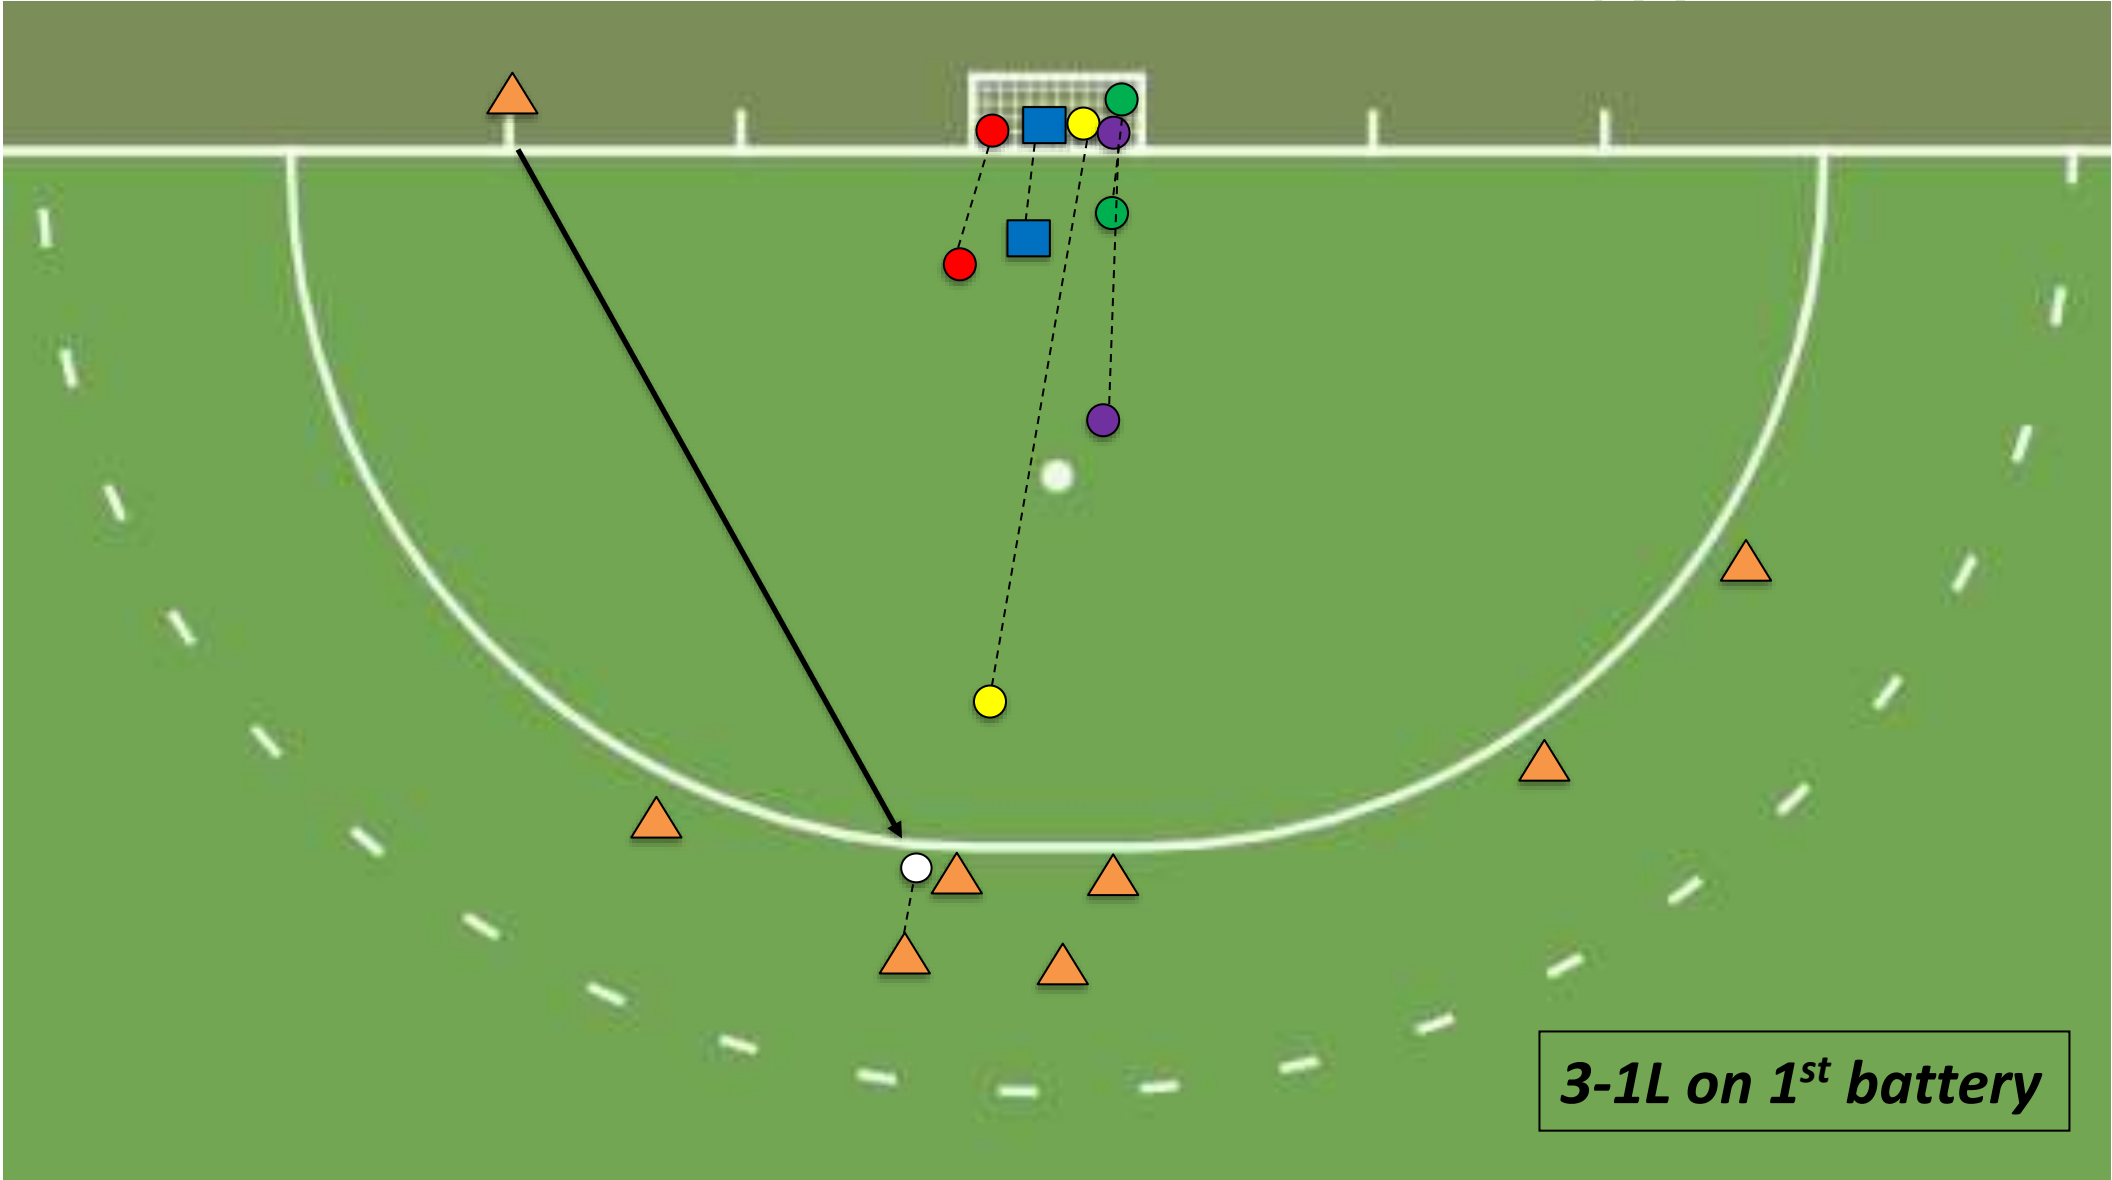

3-1L DEFENSE

INTEL