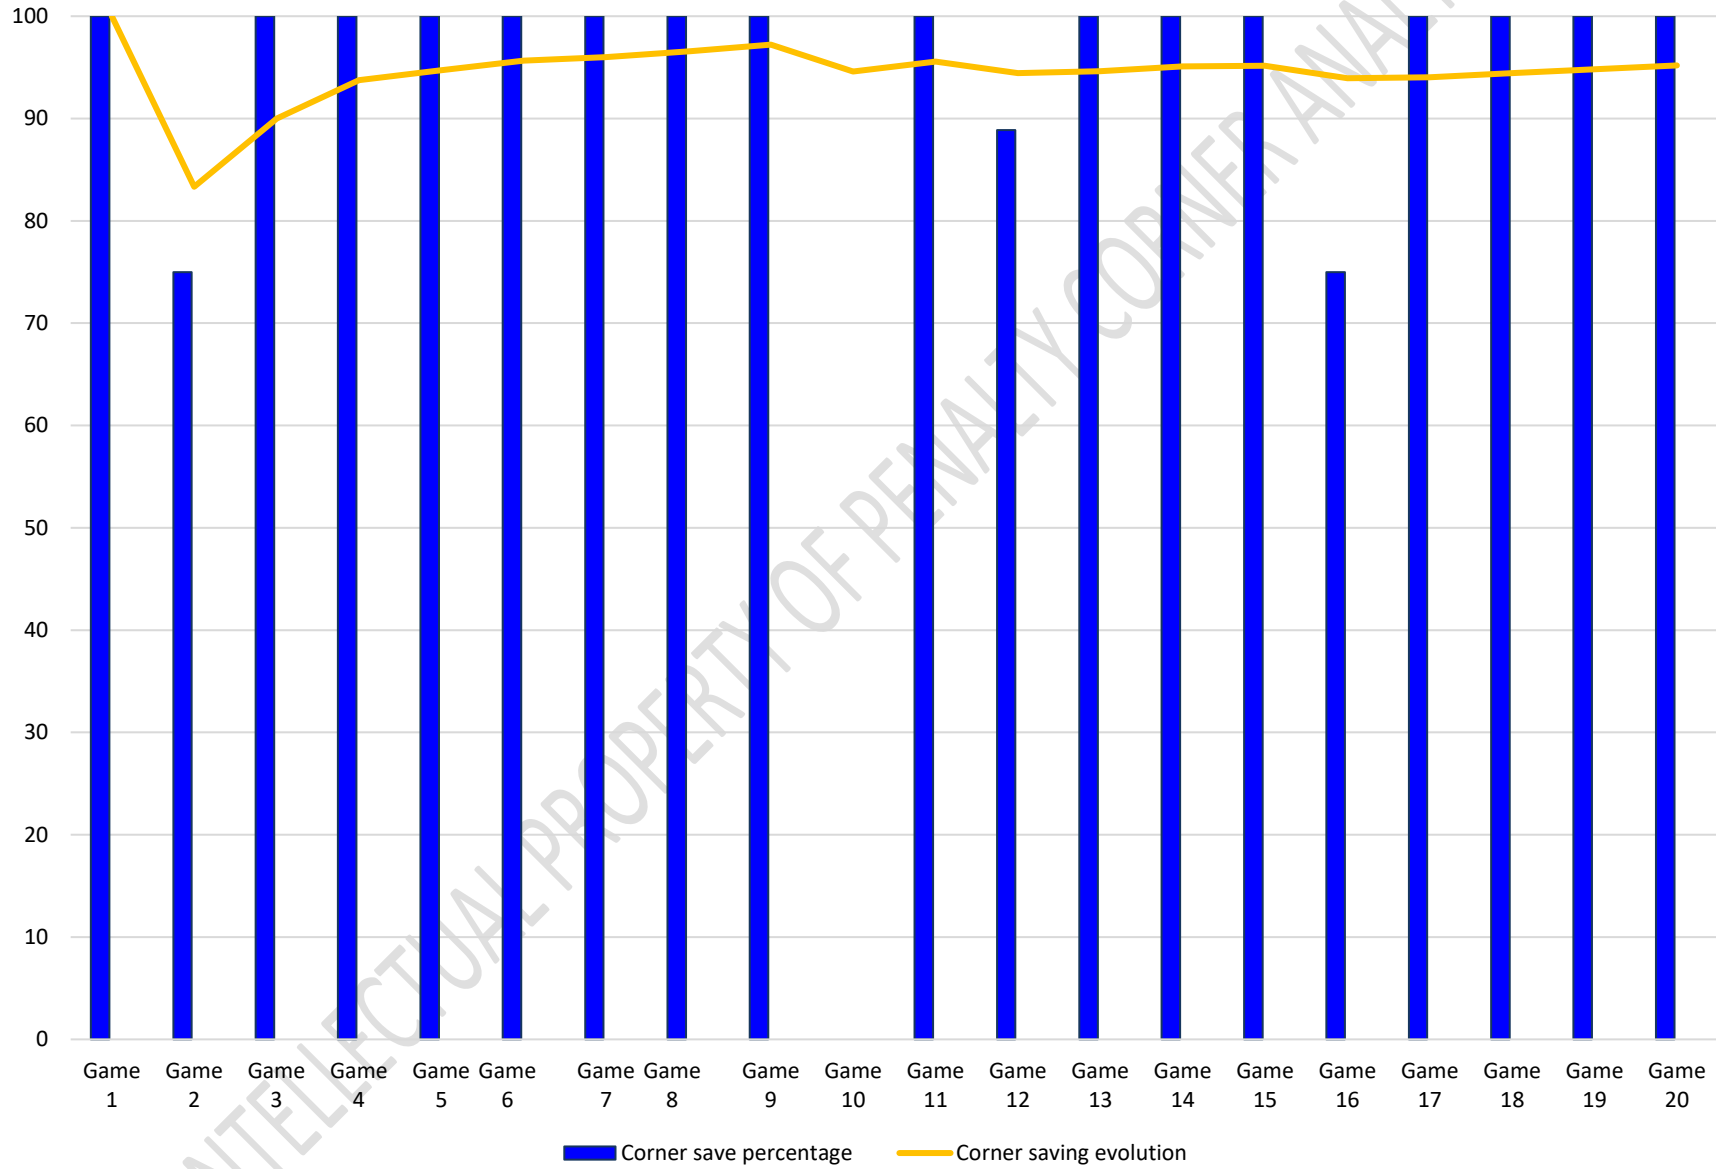

CORNER SAVING EVOLUTION (%)