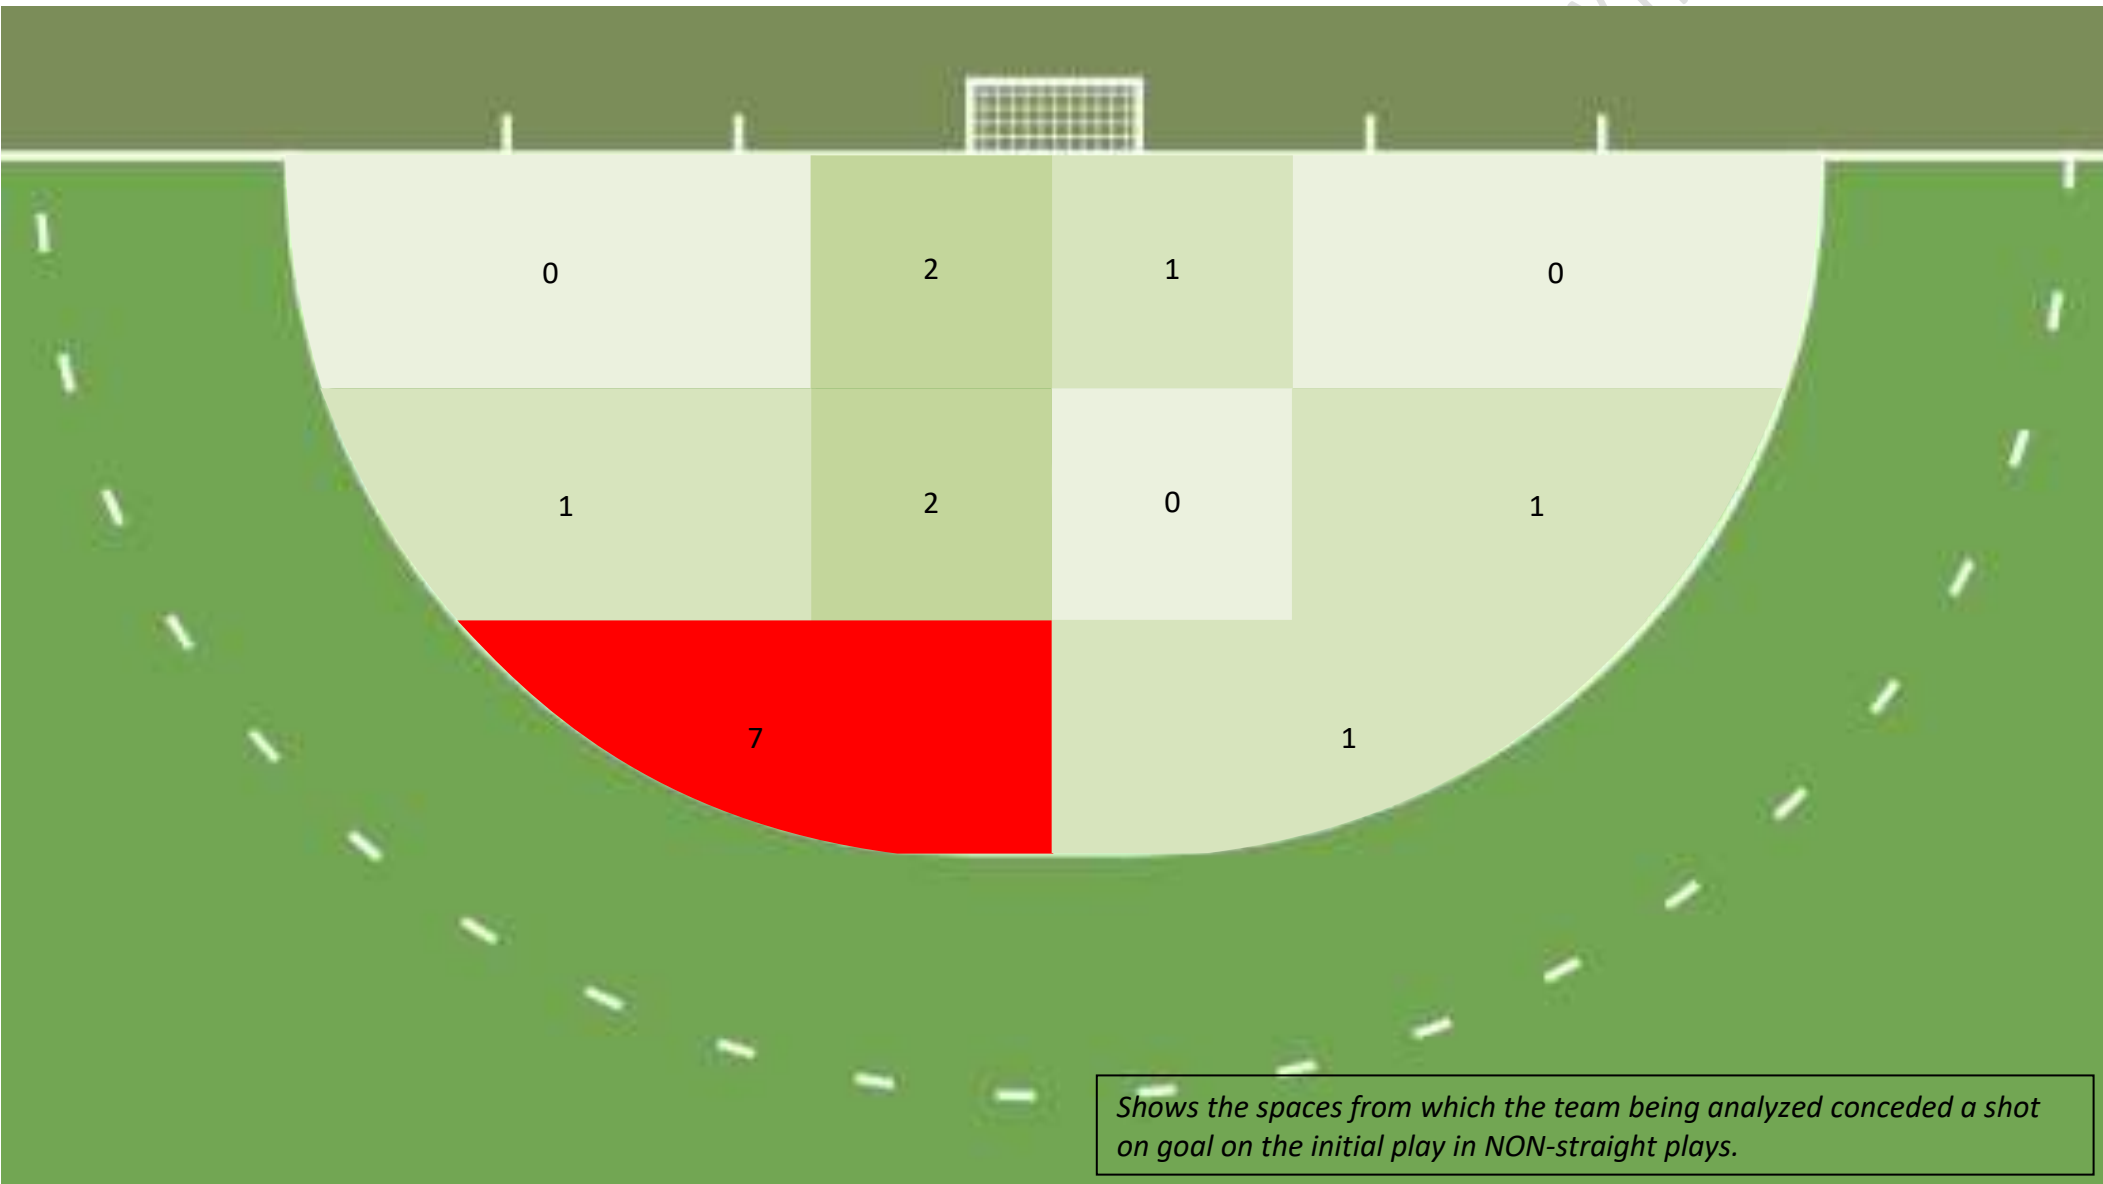

INTEL

LS2-2 defense outcomes

	Positive outcome				Non positive outcome
	Conceded	Conceded off rebound	Lead to stroke	Lead to corner	Saved
Straight	0	0	0	0	1
Deflection	0	0	0	0	0
Passing	0	0	0	0	0
Dribble	0	0	0	0	0
<i>Broken</i>	0	0	0	0	0
Total	0	0	0	0	1

	Shots				
	Initial play				Off rebound
	On goal	Wide & High	Blocked	No shot	
Straight	1	0	0	0	0
Deflection	0	0	0	0	0
Passing	0	0	0	0	0
Dribble	0	0	0	0	0
<i>Broken</i>	0	0	0	0	0
Total	1	0	0	0	0

HEAT MAP