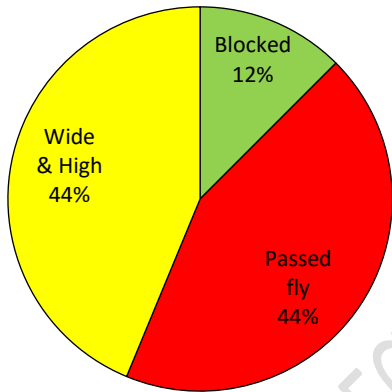

DEFENSIVE PENALTY CORNER SCOUTING REPORT

FLIES: MARTHA HEMSWORTH

Marta Hemsworth	Straights			Deflection plays		Passing plays		Dribble plays	
	Blocked	Passed fly	Wide & High	Blocked	Passed fly	Blocked	Passed fly	Blocked	Passed fly
  #3	2	7	7	2	2	0	10	0	1

Straight