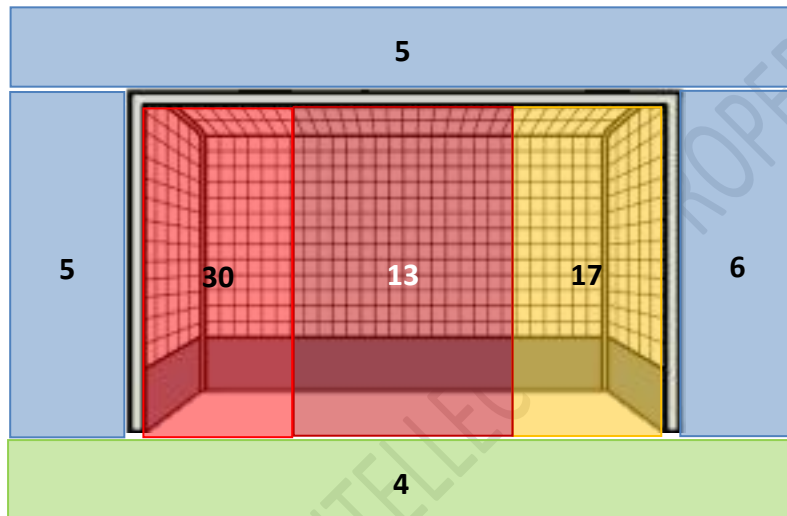

STATISTICS

INTEL

3-1 defense outcomes

	Positive outcome				Non positive outcome
	Conceded	Conceded off rebound	Lead to stroke	Lead to corner	Saved
Straight	2	0	0	6	23
Deflection	1	0	0	2	11
Passing	0	1	1	4	10
Dribble	0	0	0	0	2
<i>Broken</i>	0	0	0	1	3
Total	3	1	1	13	49