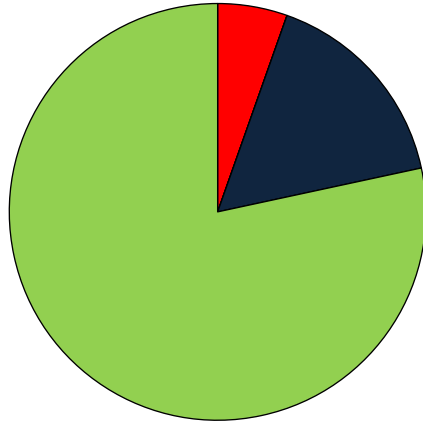

PASSING CORNERS FACED

Passing plays shots allowed

Areas	Left side passing			Right side passing		
	Area 1	Area 2	Area 3	Area 1	Area 2	Area 3
Conceded	0	0	0	0	0	0
Conceded off rebound	0	0	0	1	0	0
Stroke conceded	1	0	0	0	0	0
Corner conceded	1	0	2	2	0	0
Saved	6	3	1	5	0	0
No goal percentage	100%	100%	100%	87.50%	-%	-%
Total	100%			87.50%		

DRIBBLE CORNERS FACED

	Left side passing	Right side passing
Conceded	0	0
Conceded off rebound	0	0
Stroke conceded	0	0
Corner conceded	0	0
Saved	3	0
No goal percentage	100%	0%

CORNER TYPE COMPARISSON

Straight

Deflection

Passing

Dribble

	Save rate				Shots allowed				
	Straight	Deflection	Passing	Dribble	Straight	Deflection	Passing	Dribble	
Conceded	2	1	0	0	17	4	11	2	On goal
Conceded off rebound	0	0	1	0	13	2	6	0	Wide & High
Stroke conceded	0	0	1	0	7	11	3	1	Blocked
Corner conceded	6	4	5	0	0	0	2	0	No shot
Saved	29	12	15	3	2(1)	6(4)	5(5)	0(0)	Off rebound
No goal corner percentage	95.18%*				18	8	16	2	Shots on goal
					0.48	0.47	0.72	0.66	Shots on goal per play
					0.11	0.12	0.06	0	Goals per shot on goal