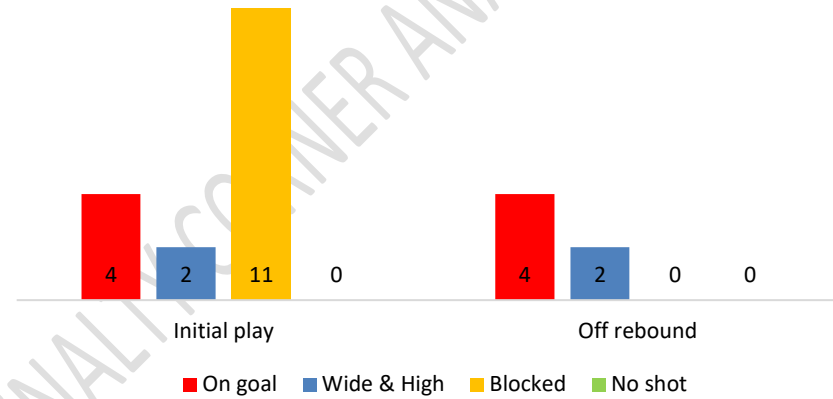

Defense selection by battery

STRAIGHT CORNERS FACED

INITIAL SHOT BREAKDOWN				
	Left side	Center	Right side	Total
Goal conceded	0	1	1	2
Saved by goalie	6	5	3	14
Saved by player on post	0	0	1	1
Blocked	0	1	6	7
Wide	4	0	3	7
High	1	3	2	6
Initial shot save percentage	100%	90%	93.75%	94.59%

Shots on goal conceded	17
Shots out of goal	13
Shots blocked	7
Shot on goal conceded rate	45.94%

DEFLECTION CORNERS FACED

Deflection plays shots allowed

Areas	Left side deflection			Right side deflection		
	Area 1	Area 2	Area 3	Area 1	Area 2	Area 3
Conceded	1	0	0	0	0	0
Conceded off rebound	0	0	0	0	0	0
Stroke conceded	0	0	0	0	0	0
Corner conceded	1	0	2	0	0	1
Saved	6	0	1	4	0	1
No goal percentage	87.50%	-%	100%	100%	-%	100%
Total	90.90%			100%		

PASSING CORNERS FACED

Passing plays shots allowed

Areas	Left side passing			Right side passing		
	Area 1	Area 2	Area 3	Area 1	Area 2	Area 3
Conceded	0	0	0	0	0	0
Conceded off rebound	0	0	0	1	0	0
Stroke conceded	1	0	0	0	0	0
Corner conceded	1	0	2	2	0	0
Saved	6	3	1	5	0	0
No goal percentage	100%	100%	100%	87.50%	-%	-%
Total	100%			87.50%		

DRIBBLE CORNERS FACED

	Left side passing	Right side passing
Conceded	0	0
Conceded off rebound	0	0
Stroke conceded	0	0
Corner conceded	0	0
Saved	3	0
No goal percentage	100%	0%

CORNER TYPE COMPARISSON

Straight