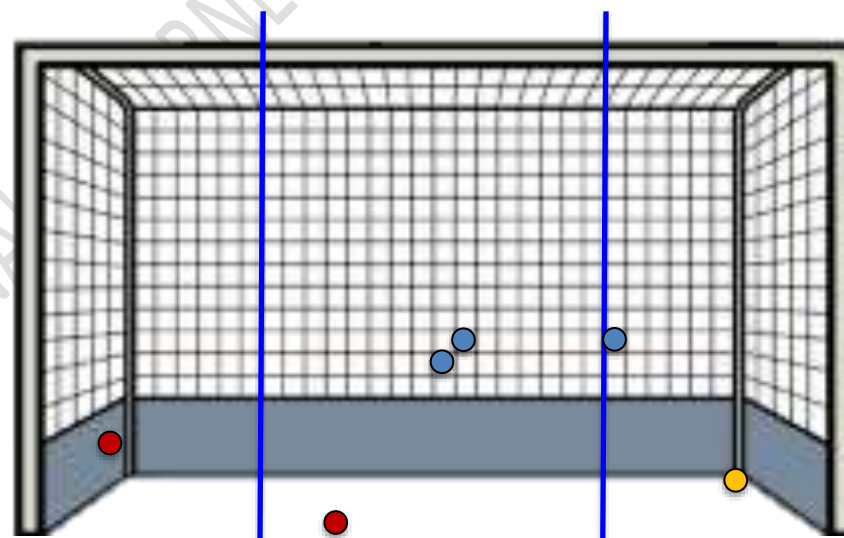

#30 save breakdown against
straight shots on short

#30 save breakdown against
straight shots on left side

	Short			Left Side			Total
	Left side	Center	Right side	Left side	Center	Right side	
Conceded	0	0	0	0	0	0	0
Saved	0	0	1	1	0	0	2
Saved by player on post	0	0	0	0	0	0	0
Blocked	0	1	0	0	0	0	1
Wide	1	0	1	0	0	0	2
High	0	0	0	0	0	0	0
GK save percentage	-%	-%	100%	100%	-%	-%	100%

Straight

Deflection

Passing

Dribble

#3 Flying straight shot breakdown
on 1st battery#3 Flying straight shot breakdown
on 2nd battery

	1 st Battery			2 nd Battery			Total
	Left side	Center	Right side	Left side	Center	Right side	
Blocked	0	0	1	0	0	1	2
Out of goal	2	0	1	0	2	1	6
Not blocked but no goal	1	2	2	1	1	0	7
Goal	0	0	0	0	0	0	0
Initial shot block percentage	0%	0%	33.33%	0%	0%	100%	22.22%

#3 Flying straight shot breakdown
on short

	Short			
	Left side	Center	Right side	Total
Blocked	0	0	0	0
Out of goal	1	0	0	1
Not blocked but no goal	0	0	0	0
Goal	0	0	0	0
Initial shot block percentage	-%	-%	-%	-%