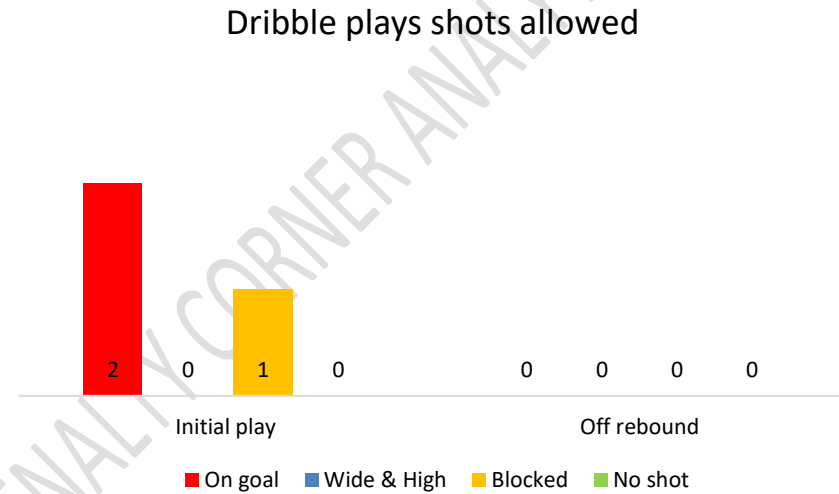

Shots on goal conceded	17
Shots out of goal	13
Shots blocked	7
Shot on goal conceded rate	45.94%

DEFLECTION CORNERS FACED

Deflection plays shots allowed

Areas	Left side deflection			Right side deflection		
	Area 1	Area 2	Area 3	Area 1	Area 2	Area 3
Conceded	1	0	0	0	0	0
Conceded off rebound	0	0	0	0	0	0
Stroke conceded	0	0	0	0	0	0
Corner conceded	1	0	2	0	0	1
Saved	6	0	1	4	0	1
No goal percentage	87.50%	-%	100%	100%	-%	100%
Total	90.90%			100%		

PASSING CORNERS FACED

Passing plays shots allowed

Areas	Left side passing			Right side passing		
	Area 1	Area 2	Area 3	Area 1	Area 2	Area 3
Conceded	0	0	0	0	0	0
Conceded off rebound	0	0	0	1	0	0
Stroke conceded	1	0	0	0	0	0
Corner conceded	1	0	2	2	0	0
Saved	6	3	1	5	0	0
No goal percentage	100%	100%	100%	87.50%	-%	-%
Total	100%			87.50%		

DRIBBLE CORNERS FACED

	Left side passing	Right side passing
Conceded	0	0
Conceded off rebound	0	0
Stroke conceded	0	0
Corner conceded	0	0
Saved	3	0
No goal percentage	100%	0%

CORNER TYPE COMPARISSON

Straight