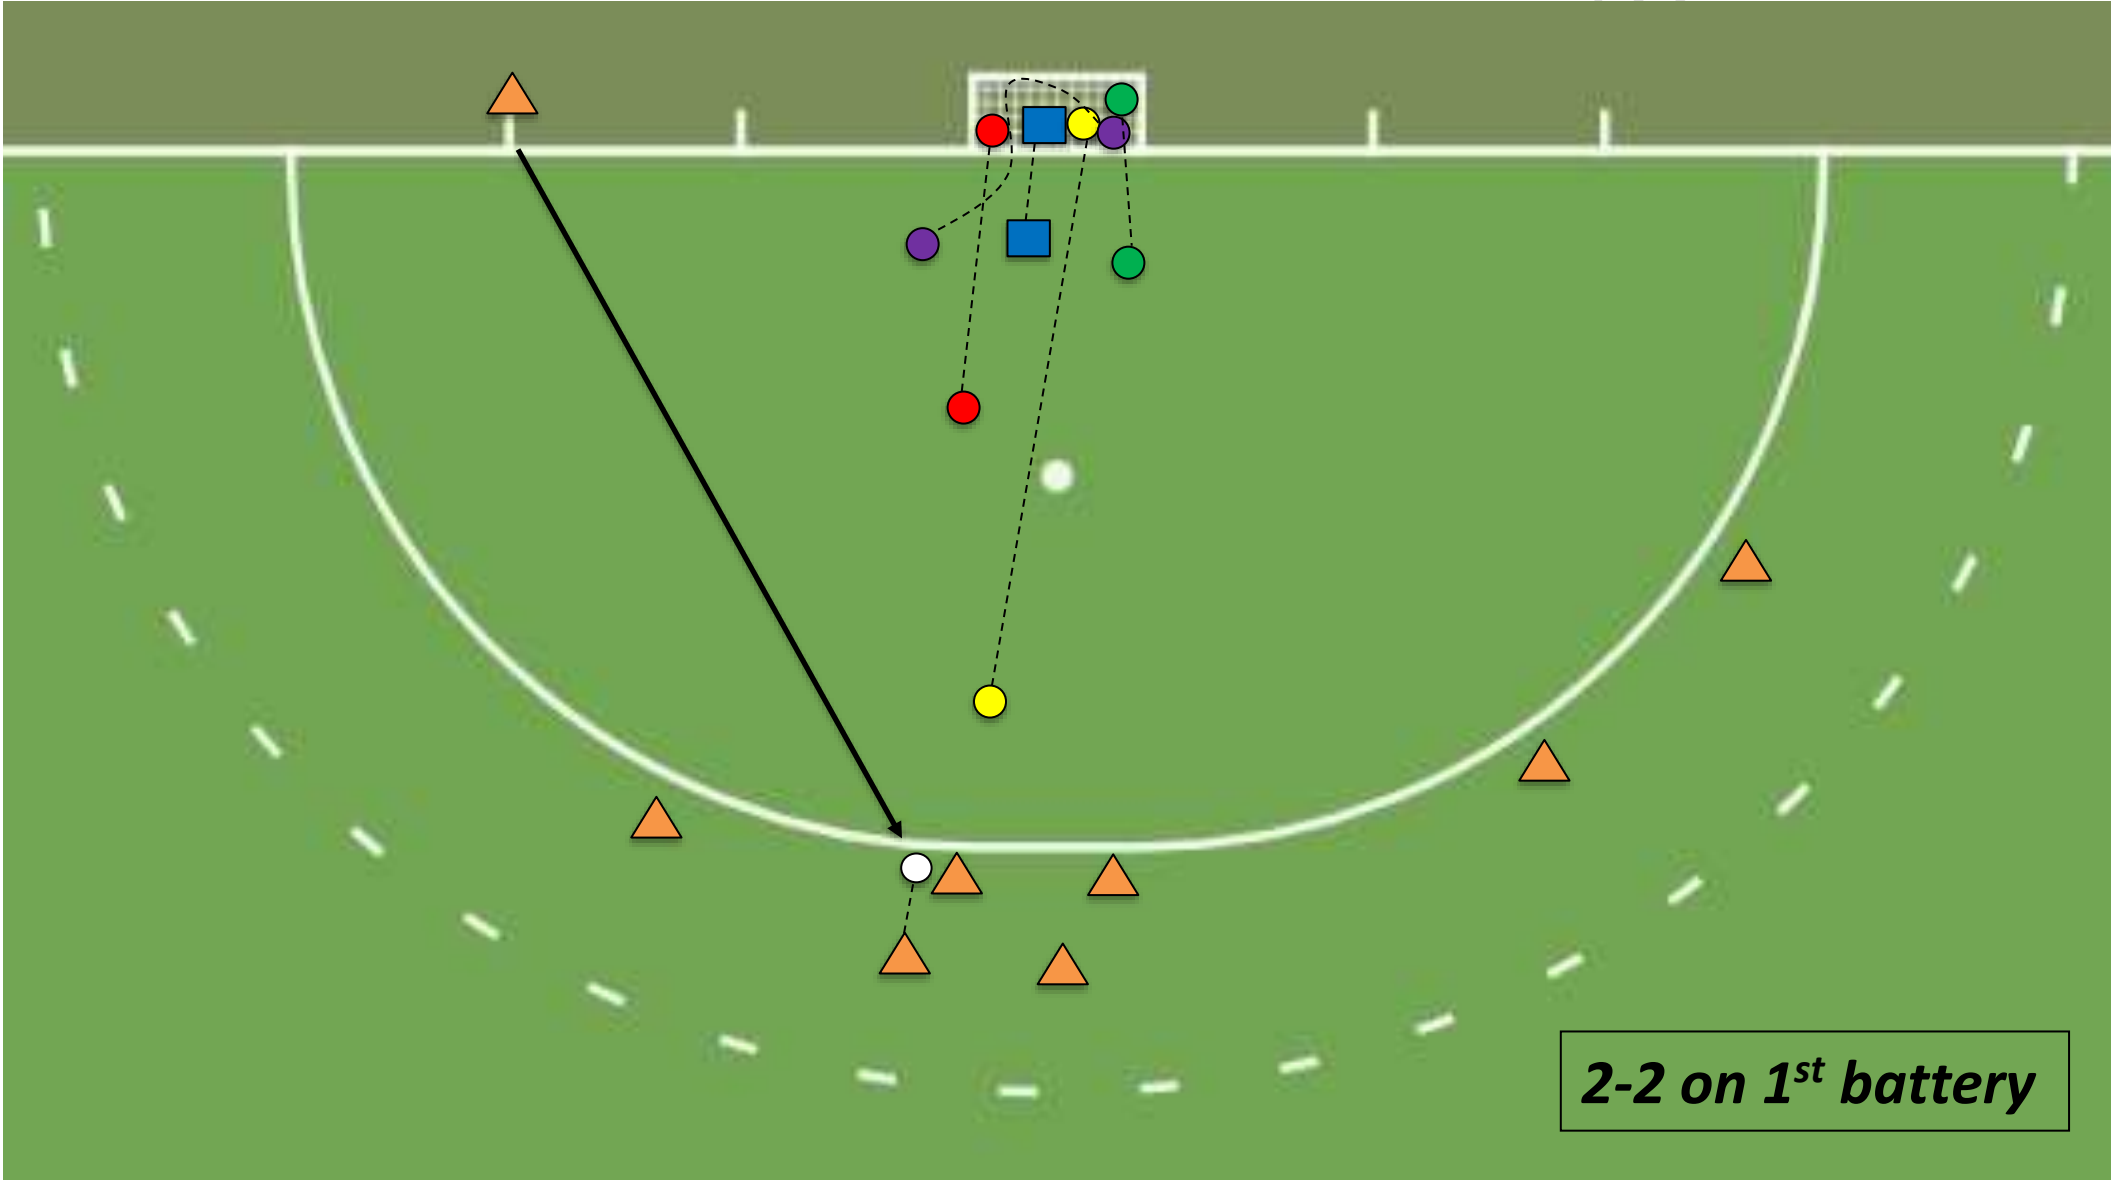

2-2 DEFENSE