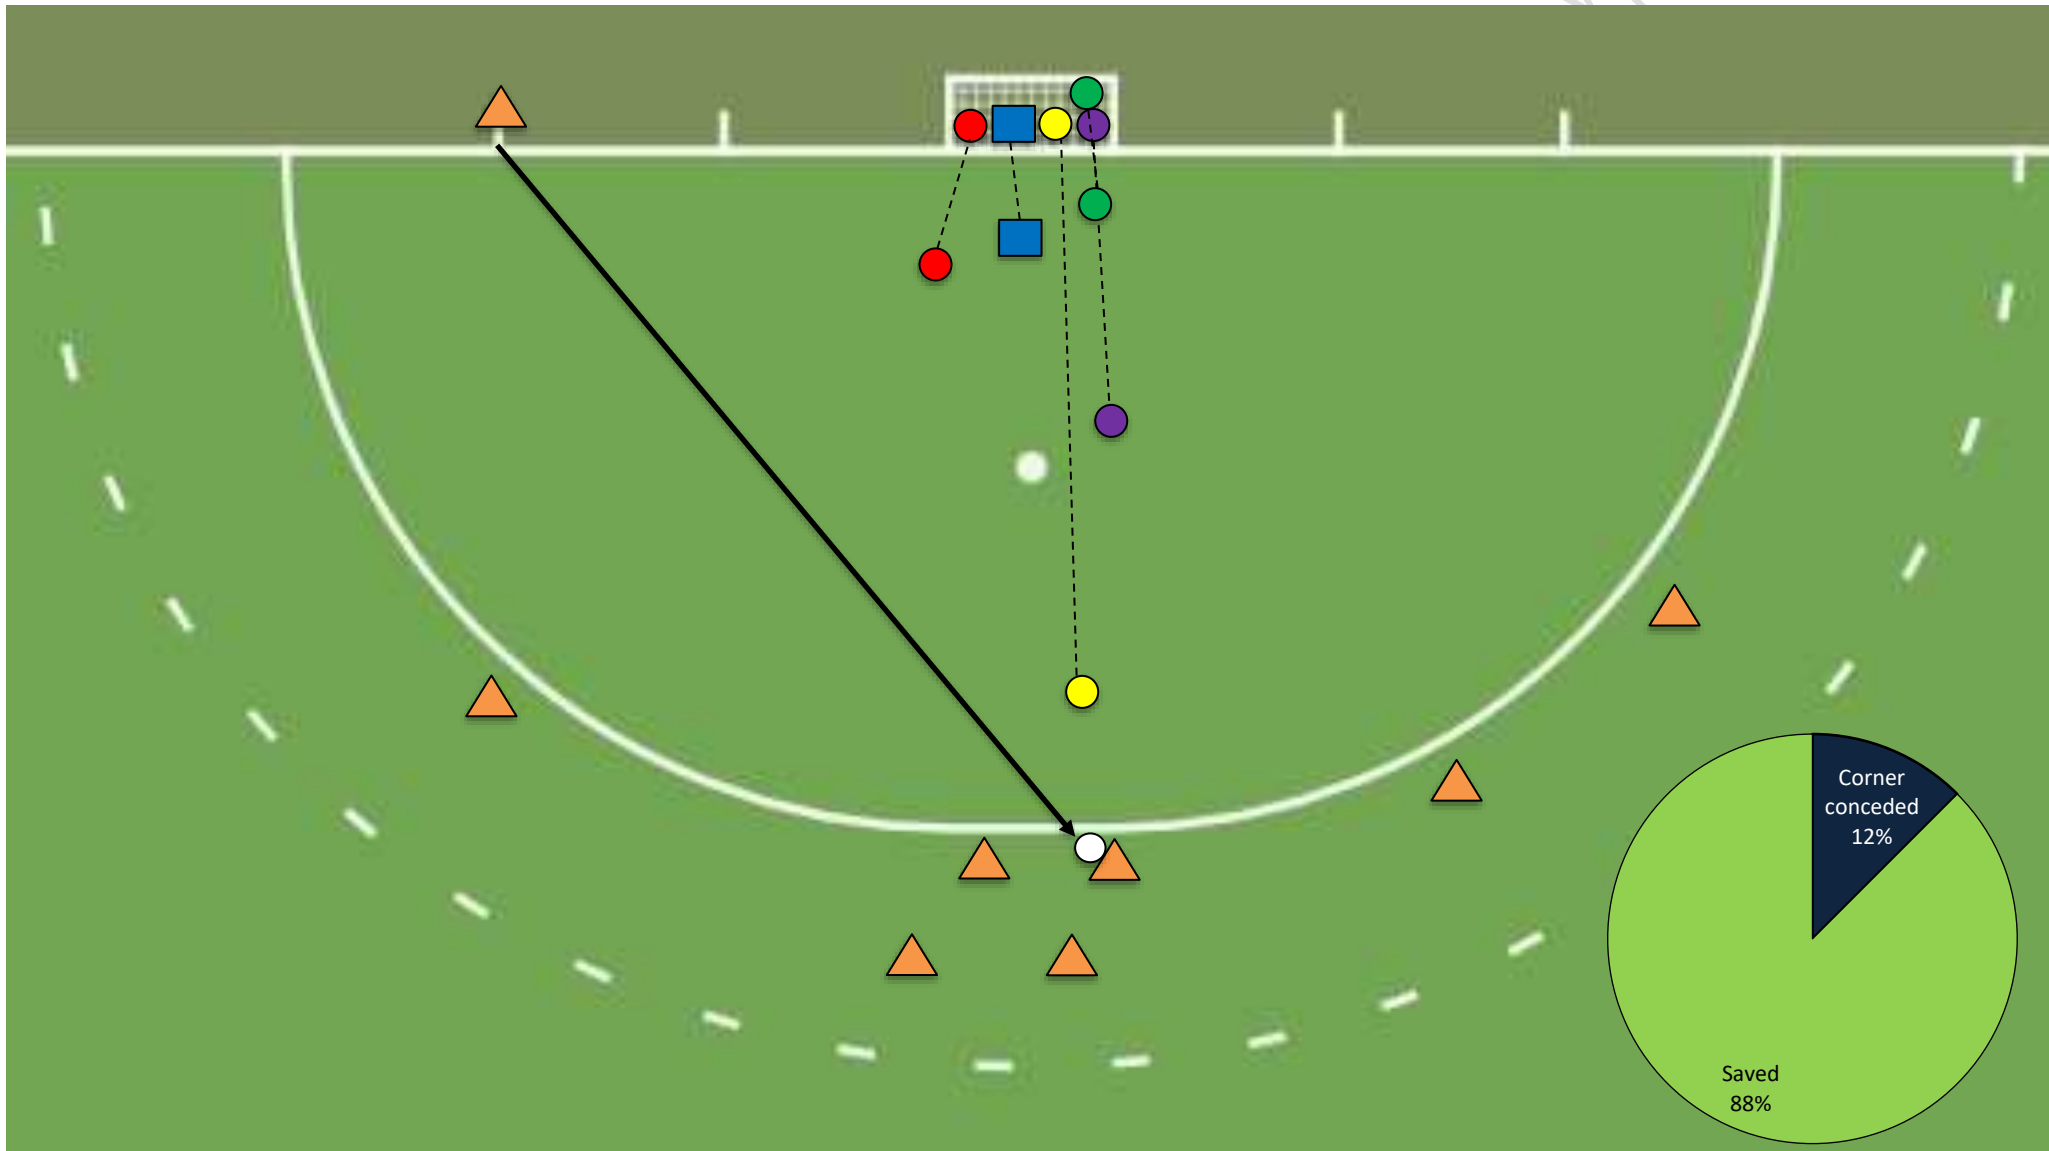

3-1L DEFENSE

STATISTICS

INTEL