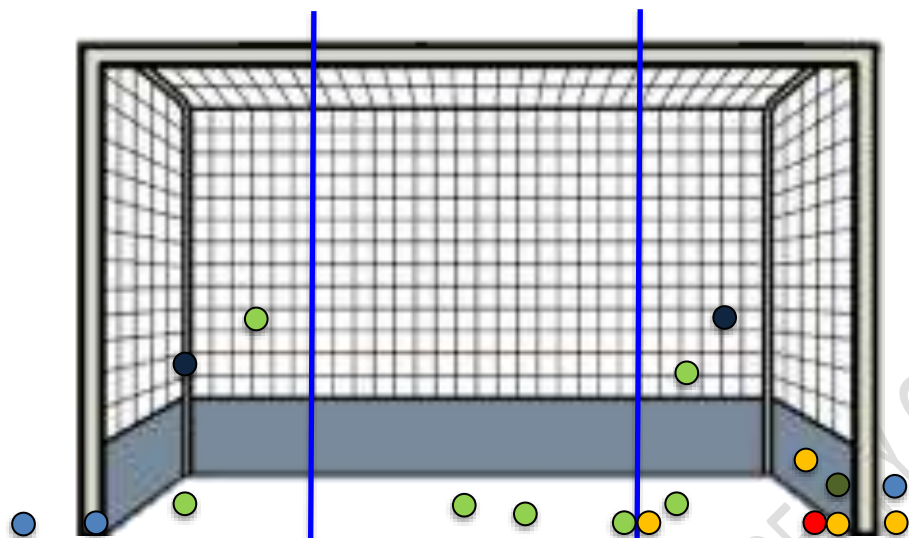

CORNER SAVING EVOLUTION (%)

PLAYERS ANALYSIS

INTELLECTUAL PROPERTY OF PENALTY CORNER ANALYTICS

GOALKEEPERS: SAM NEWTON

	Left side	Center	Right side	Total
Conceded	0	0	0	0
Saved	0	0	0	0
Saved by player on post	0	0	0	0
Blocked	0	0	0	0
Wide	0	0	0	0
High	0	0	0	0
GK save percentage	-%	-%	-%	-%

On the save %, only shots on goal were counted (conceded, saved by player on post and saved), with the purpose of accurately measuring the goalie's performance on straight shots.

ISABELLE HANKS

	Left side	Center	Right side	Total
Conceded	0	1	1	2
Saved	6	5	3	14
Saved by player on post	0	0	1	1
Blocked	0	1	6	7
Wide	4	0	3	7
High	1	3	2	6
GK save percentage	100%	83.33%	60%	82.35%

#30 save breakdown against
straight shots on 1st battery

#30 save breakdown against
straight shots on 2nd battery

	1 st Battery			2 nd Battery			Total
	Left side	Center	Right side	Left side	Center	Right side	
Conceded	0	0	1	0	1	0	2
Saved	2	3	2	3	2	0	12
Saved by player on post	0	0	1	0	0	0	1
Blocked	0	0	4	0	0	2	6
Wide	2	0	1	1	0	1	5
High	1	0	1	0	3	1	6
GK save percentage	100%	100%	50%	100%	66.66%	-%	80%

#30 save breakdown against
straight shots on short

#30 save breakdown against
straight shots on left side

	Short			Left Side			Total
	Left side	Center	Right side	Left side	Center	Right side	
Conceded	0	0	0	0	0	0	0
Saved	0	0	1	1	0	0	2
Saved by player on post	0	0	0	0	0	0	0
Blocked	0	1	0	0	0	0	1
Wide	1	0	1	0	0	0	2
High	0	0	0	0	0	0	0
GK save percentage	-%	-%	100%	100%	-%	-%	100%