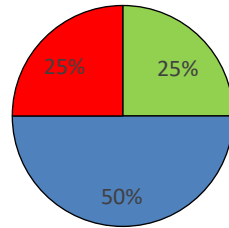

DEFENSIVE PENALTY CORNER SCOUTING REPORT

POST PLAYER: CAT BOON

#2

- Saved
- Wide
- Conceded

Only shots on straight corners and right side of the goal recorded with the purpose of analyzing the post player performance. Shots saved by the goalkeeper are not included either since the post player never had an opportunity to save those shots because she is behind the goalkeeper.