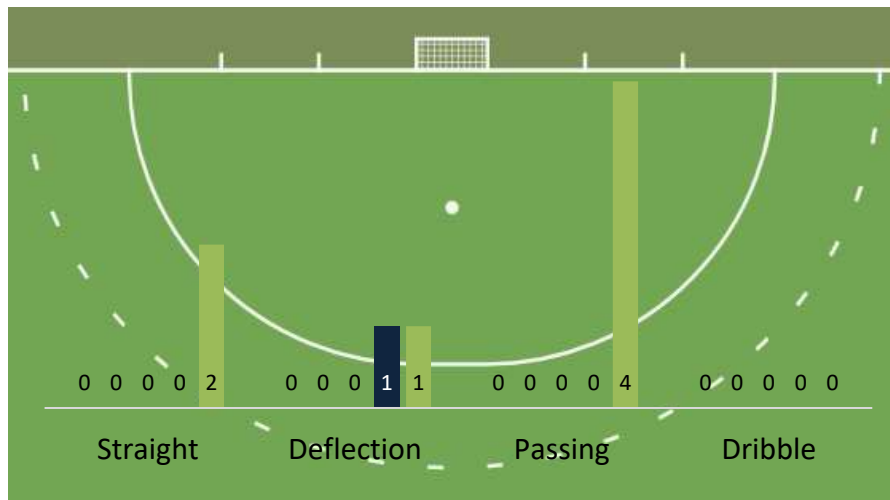

3-1L DEFENSE

STATISTICS

INTEL

3-1L defense outcomes

	Positive outcome				Non positive outcome
	Conceded	Conceded off rebound	Lead to stroke	Lead to corner	Saved
Straight	0	0	0	0	2
Deflection	0	0	0	1	1
Passing	0	0	0	0	4
Dribble	0	0	0	0	0
<i>Broken</i>	0	0	0	0	0
Total	0	0	0	1	7

	Shots				
	Initial play				Off rebound
	On goal	Wide & High	Blocked	No shot	
Straight	1	1	0	0	0
Deflection	0	0	2	0	0
Passing	1	2	0	1	0
Dribble	0	0	0	0	0
<i>Broken</i>	0	0	0	0	0
Total	2	3	2	1	0

2-2 DEFENSE