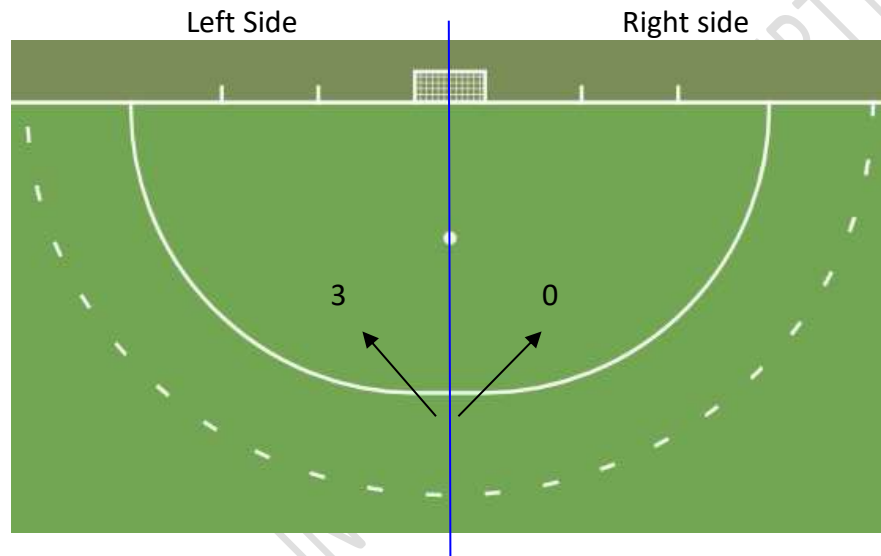

DRIBBLE CORNERS FACED

	Left side passing	Right side passing
Conceded	0	0
Conceded off rebound	0	0
Stroke conceded	0	0
Corner conceded	0	0
Saved	3	0
No goal percentage	100%	0%