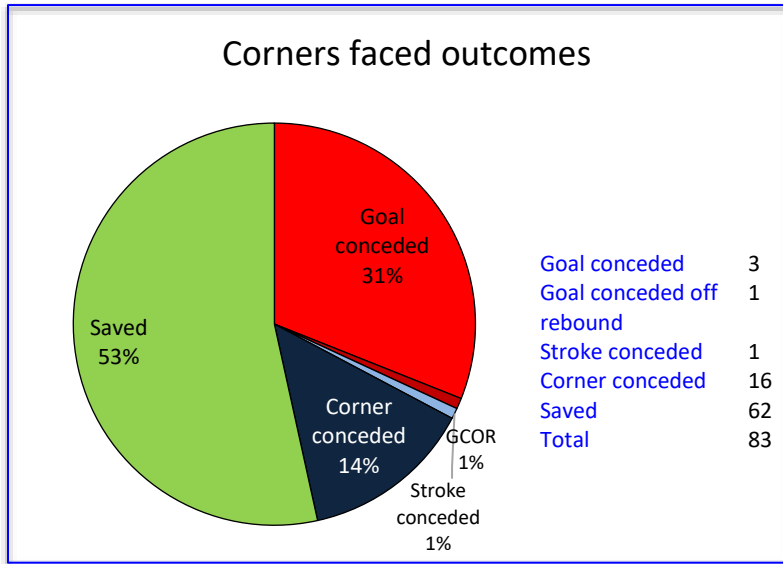

11/10/2024
LAS VEGAS YETIS
DEFENSIVE PENALTY CORNER SCOUTING REPORT
(Games 1-20)

INTELLECTUAL PROPERTY

CORNER ANALYTICS

CONTENTS:

CORNER ANALYSIS

- General overview
- Straight corners faced
- Deflection corners faced
- Passing corners faced
- Dribble corners faced
- Corner type comparison
- 3-1 defense
- 3-1L defense
- 2-2 defense
- 4-0 defense
- LS2-2 defense
- Heat map
- Season corner saving evolution

PLAYERS ANALYSIS

- Goalkeepers
- Flies
- Post players
- Trails

TAKEAWAYS & SUGGESTIONS

PLAY BY PLAY

- 3-1 defense
- 3-1L defense
- 2-2 defense
- 4-0 defense
- LS2-2 defense

INTELLECTUAL PROPERTY OF PENALTY CORNER ANALYTICS

CORNER ANALYSIS

INTELLECTUAL PROPERTY OF PENALTY CORNER ANALYTICS

GENERAL OVERVIEW

	1 st Battery	2 nd Battery	Single Bat.	Short	Left side	Total
3-1	30	27	1	8	0	66
3-1L	2	3	0	4	0	9
2-2	1	5	0	0	0	6
4-0	0	1	0	0	0	1
LS2-2	0	0	0	0	1	1
Total	33	36	1	12	1	83

Defense selection by battery

STRAIGHT CORNERS FACED

INITIAL SHOT BREAKDOWN				
	Left side	Center	Right side	Total
Goal conceded	0	1	1	2
Saved by goalie	6	5	3	14
Saved by player on post	0	0	1	1
Blocked	0	1	6	7
Wide	4	0	3	7
High	1	3	2	6
Initial shot save percentage	100%	90%	93.75%	94.59%