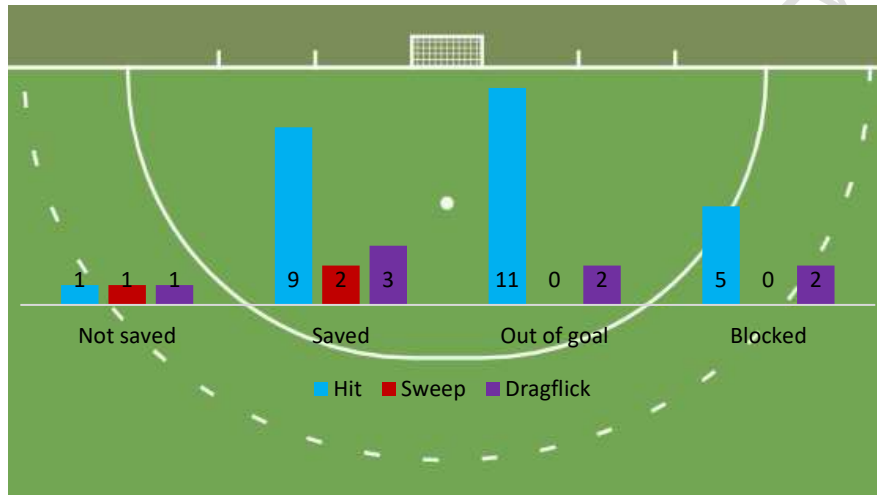

	Shots				
	Initial play				Off rebound
	On goal	Wide & High	Blocked	No shot	
Straight	1	0	0	0	0
Deflection	0	0	0	0	0
Passing	0	0	0	0	0
Dribble	0	0	0	0	0
<i>Broken</i>	0	0	0	0	0
Total	1	0	0	0	0

HEAT MAP

CORNER SAVING EVOLUTION (%)

PLAYERS ANALYSIS

INTELLECTUAL PROPERTY OF PENALTY CORNER ANALYTICS

GOALKEEPERS: SAM NEWTON

	Left side	Center	Right side	Total
Conceded	0	0	0	0
Saved	0	0	0	0
Saved by player on post	0	0	0	0
Blocked	0	0	0	0
Wide	0	0	0	0
High	0	0	0	0
GK save percentage	-%	-%	-%	-%

On the save %, only shots on goal were counted (conceded, saved by player on post and saved), with the purpose of accurately measuring the goalie's performance on straight shots.

ISABELLE HANKS

	Left side	Center	Right side	Total
Conceded	0	1	1	2
Saved	6	5	3	14
Saved by player on post	0	0	1	1
Blocked	0	1	6	7
Wide	4	0	3	7
High	1	3	2	6
GK save percentage	100%	83.33%	60%	82.35%