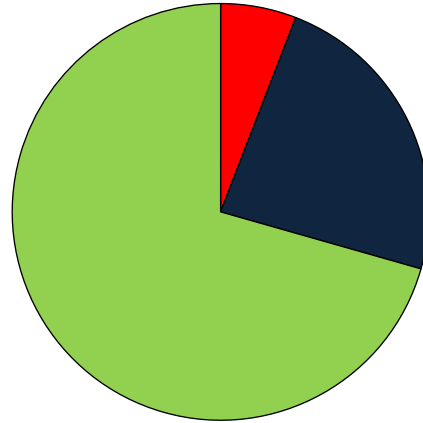

PASSING CORNERS FACED

Passing plays shots allowed

Areas	Left side passing			Right side passing		
	Area 1	Area 2	Area 3	Area 1	Area 2	Area 3
Conceded	0	0	0	0	0	0
Conceded off rebound	0	0	0	1	0	0
Stroke conceded	1	0	0	0	0	0
Corner conceded	1	0	2	2	0	0
Saved	6	3	1	5	0	0
No goal percentage	100%	100%	100%	87.50%	-%	-%
Total	100%			87.50%		

DRIBBLE CORNERS FACED

	Left side passing	Right side passing
Conceded	0	0
Conceded off rebound	0	0
Stroke conceded	0	0
Corner conceded	0	0
Saved	3	0
No goal percentage	100%	0%

CORNER TYPE COMPARISSON

Straight

Deflection

Passing

Dribble

	Save rate				Shots allowed				
	Straight	Deflection	Passing	Dribble	Straight	Deflection	Passing	Dribble	
Conceded	2	1	0	0	17	4	11	2	On goal
Conceded off rebound	0	0	1	0	13	2	6	0	Wide & High
Stroke conceded	0	0	1	0	7	11	3	1	Blocked
Corner conceded	6	4	5	0	0	0	2	0	No shot
Saved	29	12	15	3	2(1)	6(4)	5(5)	0(0)	Off rebound
No goal corner percentage	95.18%*				18	8	16	2	Shots on goal
					0.48	0.47	0.72	0.66	Shots on goal per play
					0.11	0.12	0.06	0	Goals per shot on goal