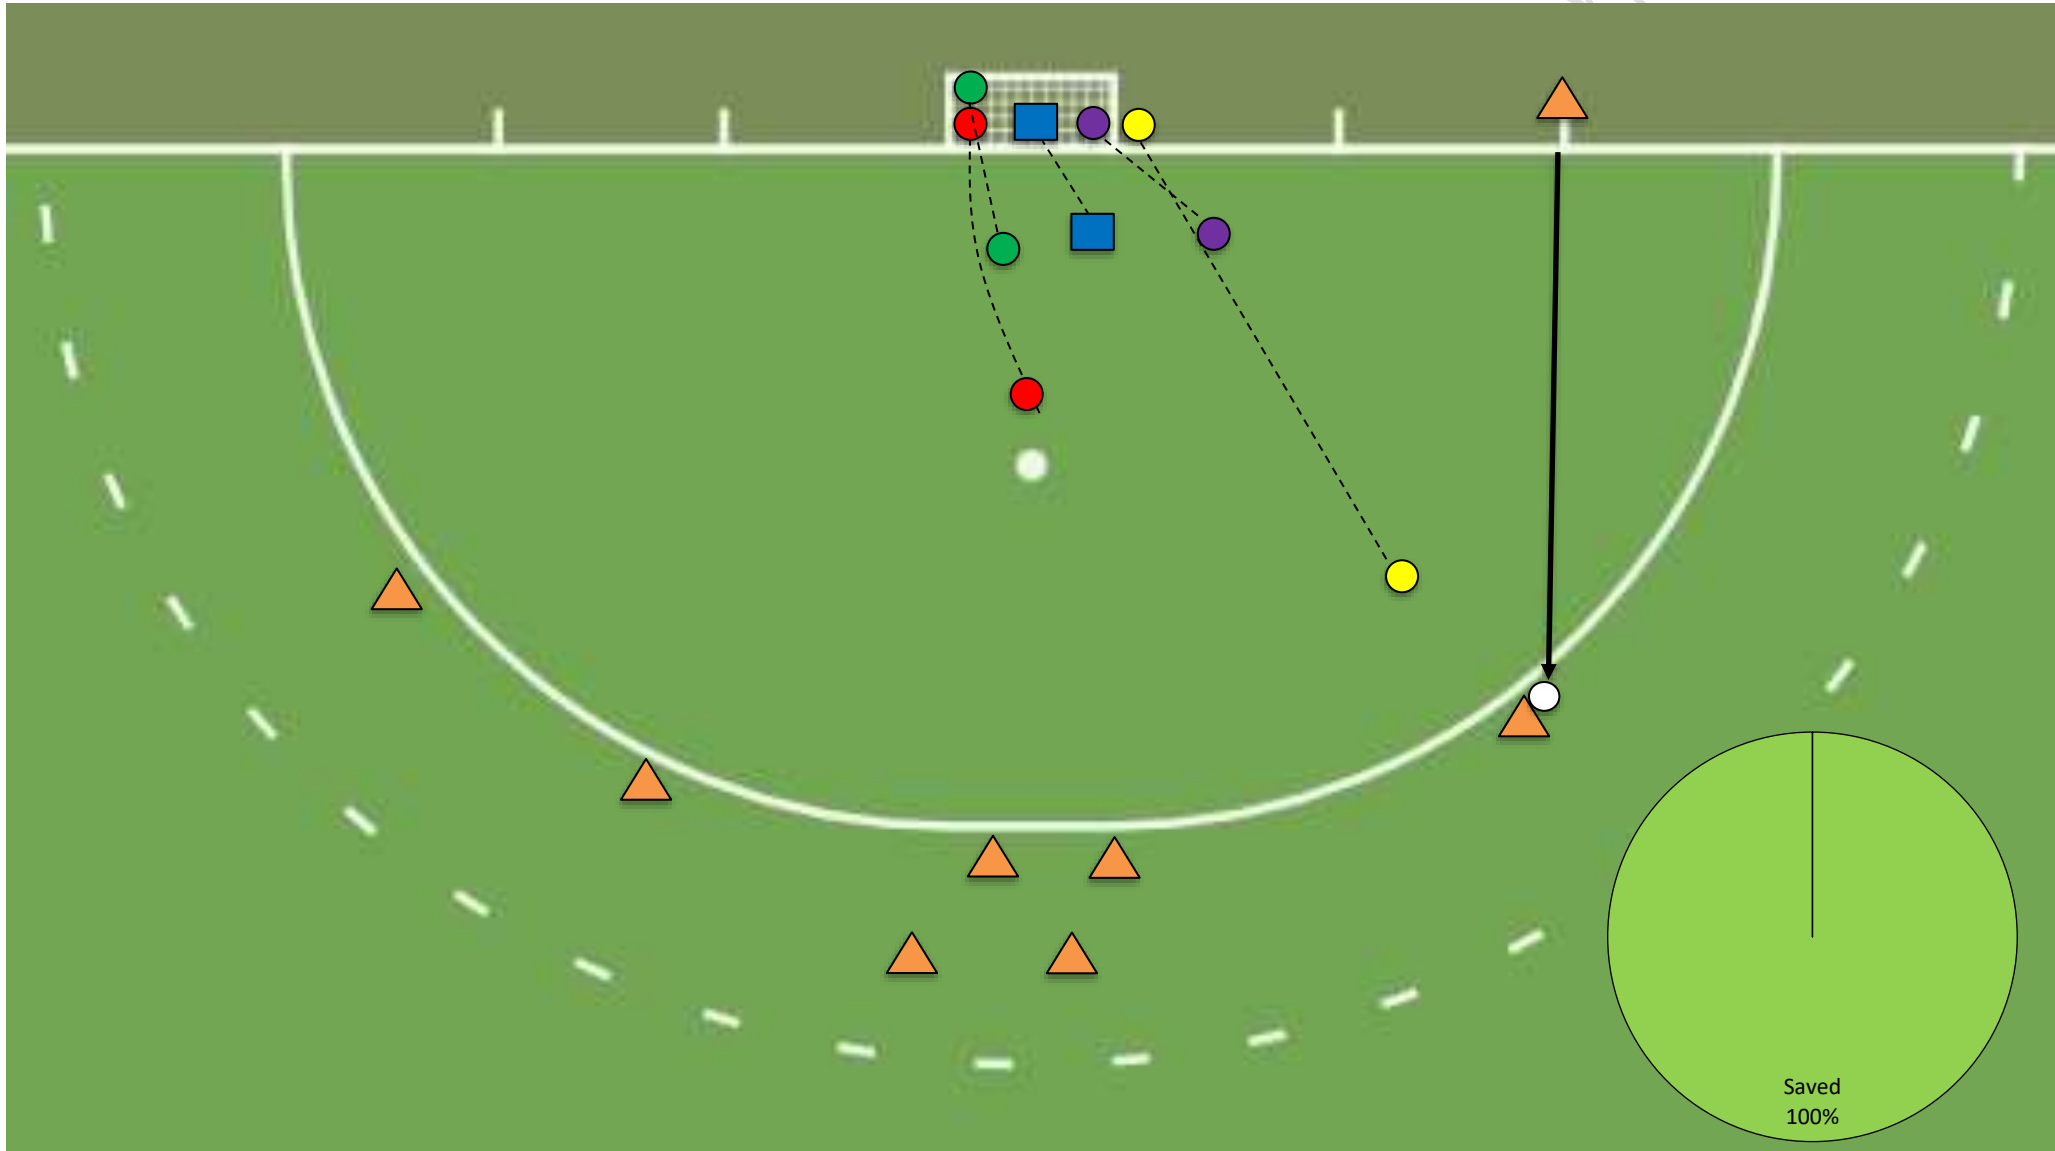

	Shots				
	Initial play				Off rebound
	On goal	Wide & High	Blocked	No shot	
Straight	0	0	1	0	0
Deflection	0	0	0	0	0
Passing	0	0	0	0	0
Dribble	0	0	0	0	0
<i>Broken</i>	0	0	0	0	0
Total	0	0	1	0	0

LS2-2 DEFENSE