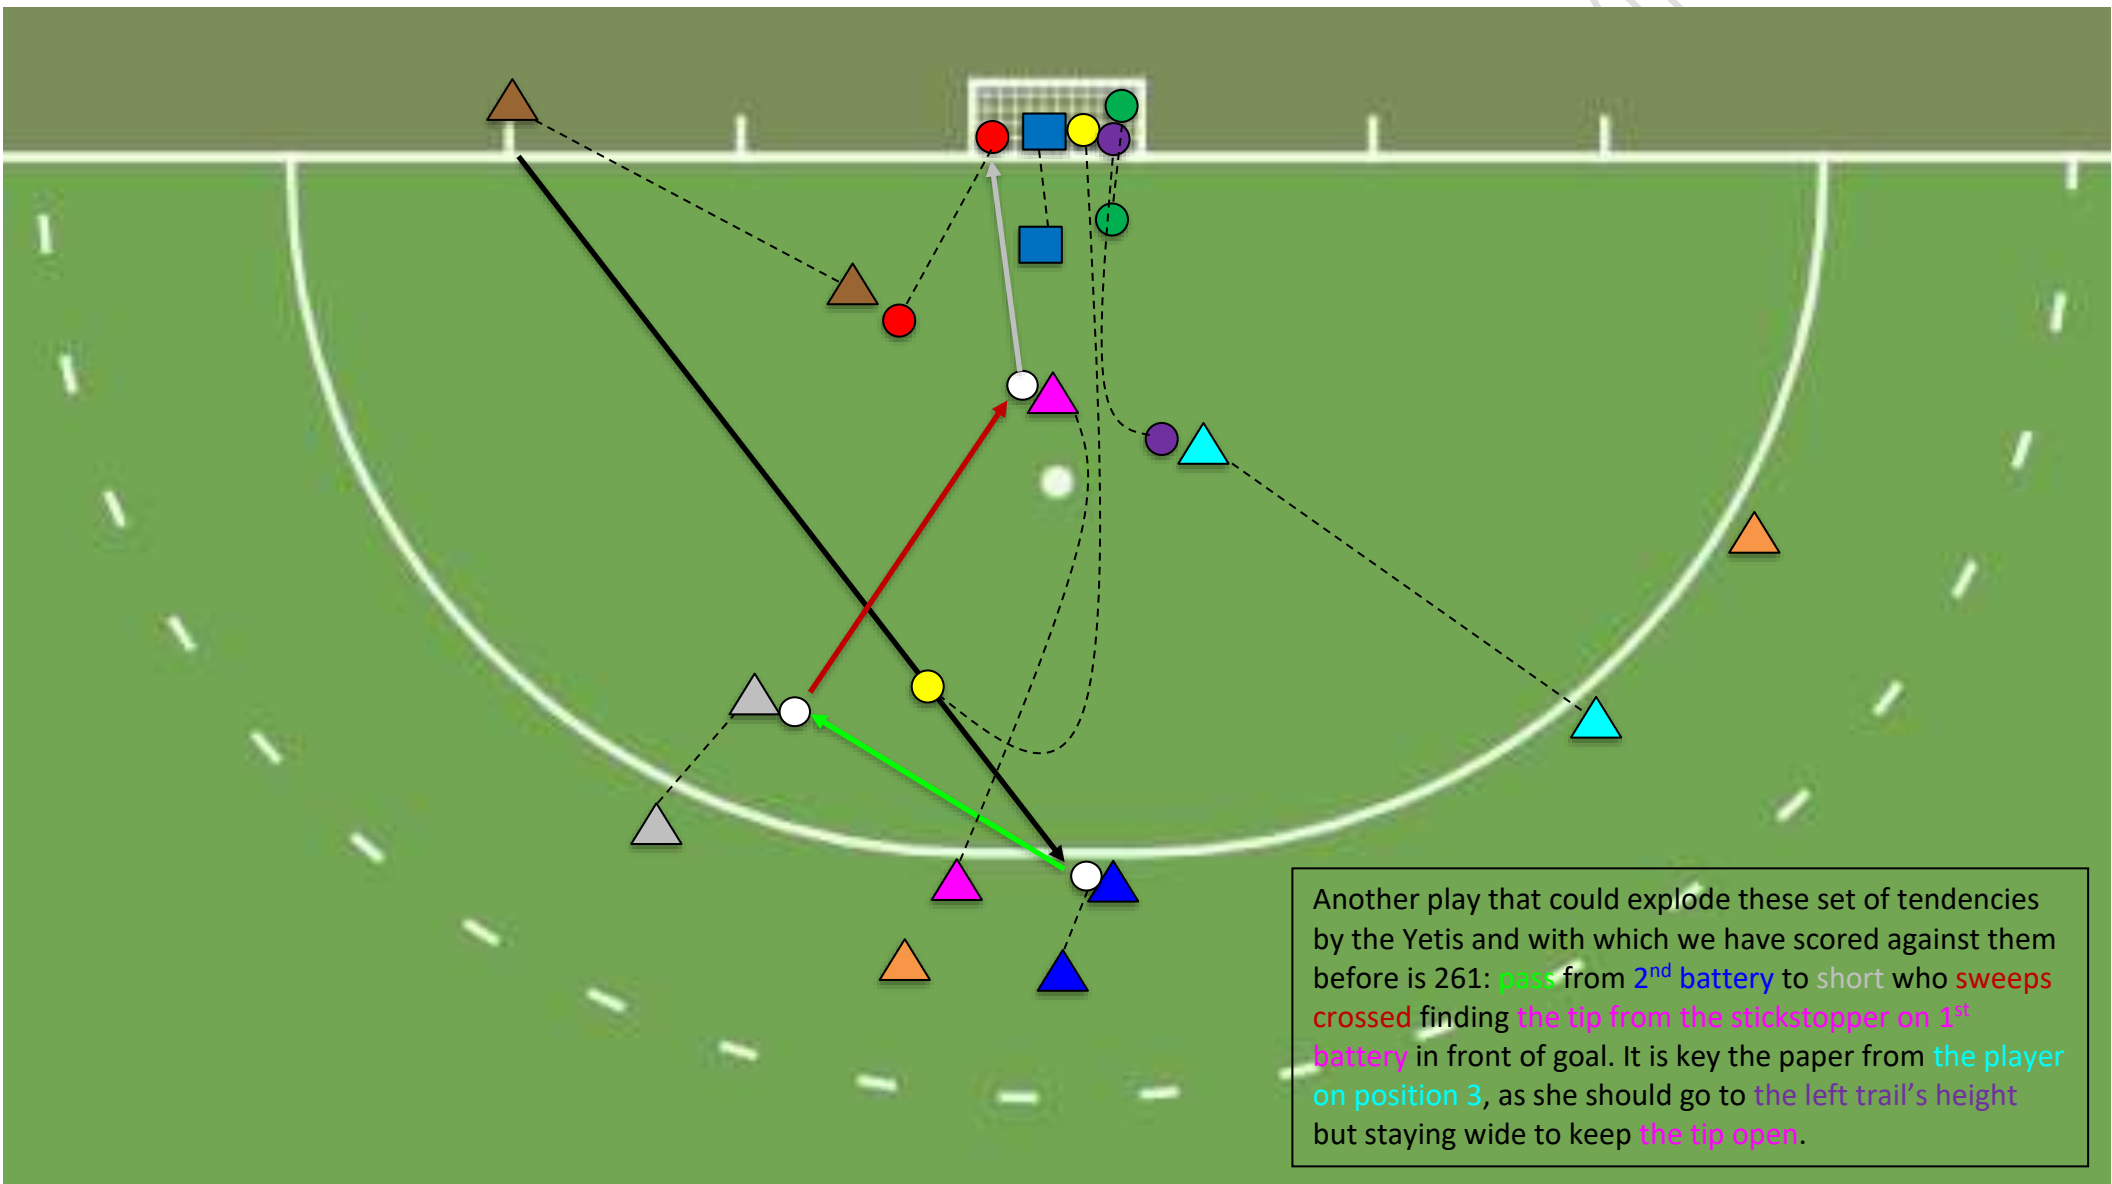

Another play that could explode these set of tendencies by the Yetis and with which we have scored against them before is 261: pass from 2nd battery to short who sweeps crossed finding the tip from the stickstopper on 1st battery in front of goal. It is key the paper from the player on position 3, as she should go to the left trail's height but staying wide to keep the tip open.