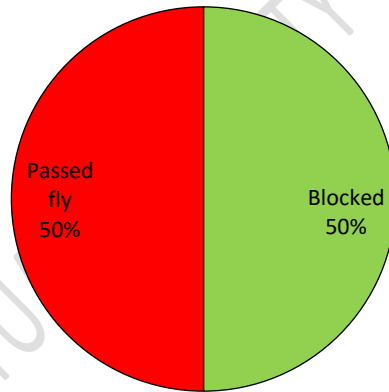

#30 save breakdown against
straight shots on short

#30 save breakdown against
straight shots on left side

	Short			Left Side			Total
	Left side	Center	Right side	Left side	Center	Right side	
Conceded	0	0	0	0	0	0	0
Saved	0	0	1	1	0	0	2
Saved by player on post	0	0	0	0	0	0	0
Blocked	0	1	0	0	0	0	1
Wide	1	0	1	0	0	0	2
High	0	0	0	0	0	0	0
GK save percentage	-%	-%	100%	100%	-%	-%	100%

DEFENSIVE PENALTY CORNER SCOUTING REPORT

FLIES: MARTHA HEMSWORTH

Marta Hemsworth	Straights			Deflection plays		Passing plays		Dribble plays	
	Blocked	Passed fly	Wide & High	Blocked	Passed fly	Blocked	Passed fly	Blocked	Passed fly
 #3	2	7	7	2	2	0	10	0	1

Straight

Deflection

Passing

Dribble

#3 Flying straight shot breakdown
on 1st battery#3 Flying straight shot breakdown
on 2nd battery

	1 st Battery			2 nd Battery			Total
	Left side	Center	Right side	Left side	Center	Right side	
Blocked	0	0	1	0	0	1	2
Out of goal	2	0	1	0	2	1	6
Not blocked but no goal	1	2	2	1	1	0	7
Goal	0	0	0	0	0	0	0
Initial shot block percentage	0%	0%	33.33%	0%	0%	100%	22.22%

#3 Flying straight shot breakdown
on short

	Short			
	Left side	Center	Right side	Total
Blocked	0	0	0	0
Out of goal	1	0	0	1
Not blocked but no goal	0	0	0	0
Goal	0	0	0	0
Initial shot block percentage	-%	-%	-%	-%