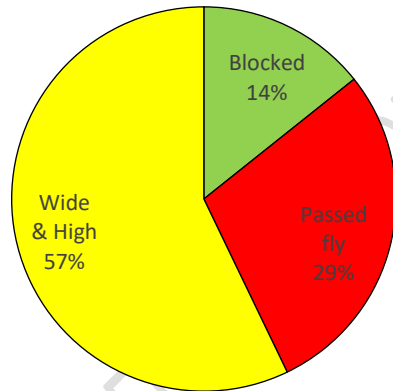

DEFENSIVE PENALTY CORNER SCOUTING REPORT

SABRINA HOLLAND

Sabrina Holland	Straights			Deflection plays		Passing plays		Dribble plays	
	Blocked	Passed fly	Wide & High	Blocked	Passed fly	Blocked	Passed fly	Blocked	Passed fly
  #5	1	2	4	0	3	0	1	0	0

Straight