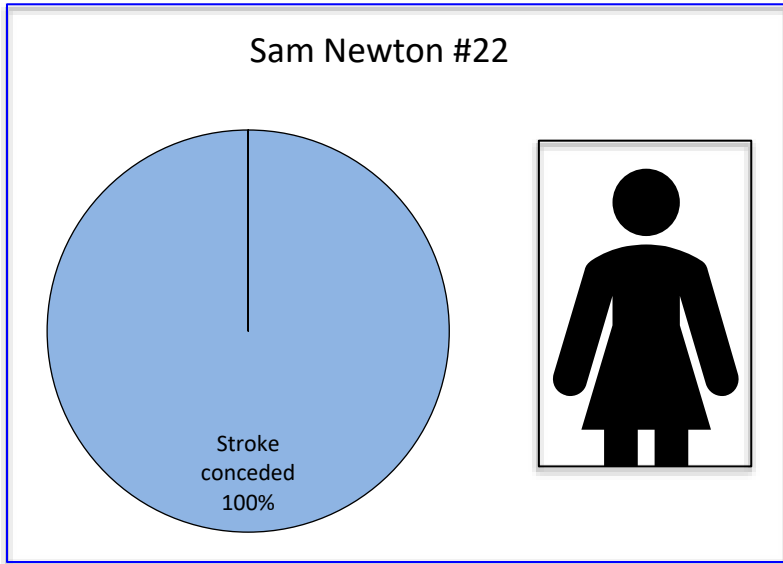

CORNER SAVING EVOLUTION (%)

PLAYERS ANALYSIS

INTELLECTUAL PROPERTY OF PENALTY CORNER ANALYTICS

GOALKEEPERS: SAM NEWTON

	Left side	Center	Right side	Total
Conceded	0	0	0	0
Saved	0	0	0	0
Saved by player on post	0	0	0	0
Blocked	0	0	0	0
Wide	0	0	0	0
High	0	0	0	0
GK save percentage	-%	-%	-%	-%

On the save %, only shots on goal were counted (conceded, saved by player on post and saved), with the purpose of accurately measuring the goalie's performance on straight shots.

ISABELLE HANKS

	Left side	Center	Right side	Total
Conceded	0	1	1	2
Saved	6	5	3	14
Saved by player on post	0	0	1	1
Blocked	0	1	6	7
Wide	4	0	3	7
High	1	3	2	6
GK save percentage	100%	83.33%	60%	82.35%