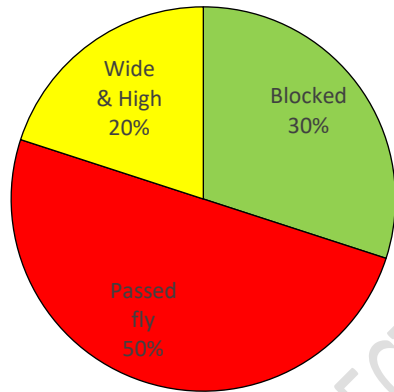

DEFENSIVE PENALTY CORNER SCOUTING REPORT

MADDIE JOHANSSON

Maddie Johansson	Straights			Deflection plays		Passing plays		Dribble plays	
	Blocked	Passed fly	Wide & High	Blocked	Passed fly	Blocked	Passed fly	Blocked	Passed fly
 #8	3	5	2	3	4	0	9	1	1

Straight