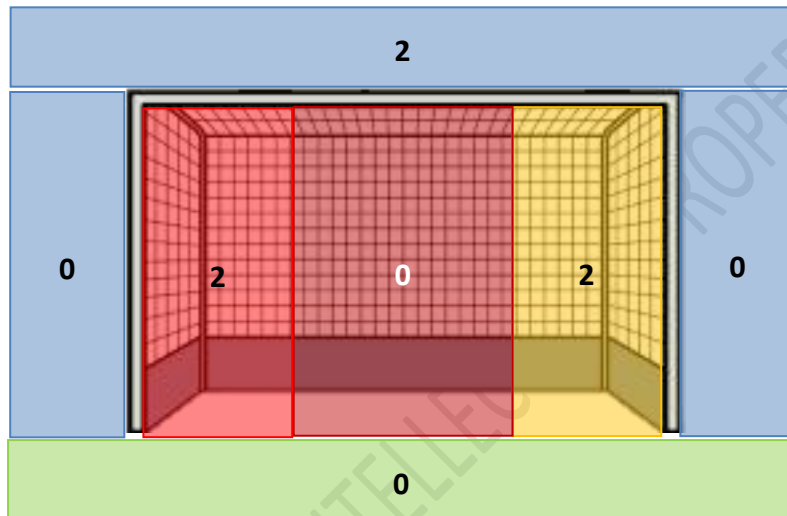

STATISTICS

INTEL

2-2 defense outcomes

	Positive outcome				Non positive outcome
	Conceded	Conceded off rebound	Lead to stroke	Lead to corner	Saved
Straight	0	0	0	0	2
Deflection	0	0	0	1	0
Passing	0	0	0	1	1
Dribble	0	0	0	0	1
<i>Broken</i>	0	0	0	0	0
Total	0	0	0	2	4