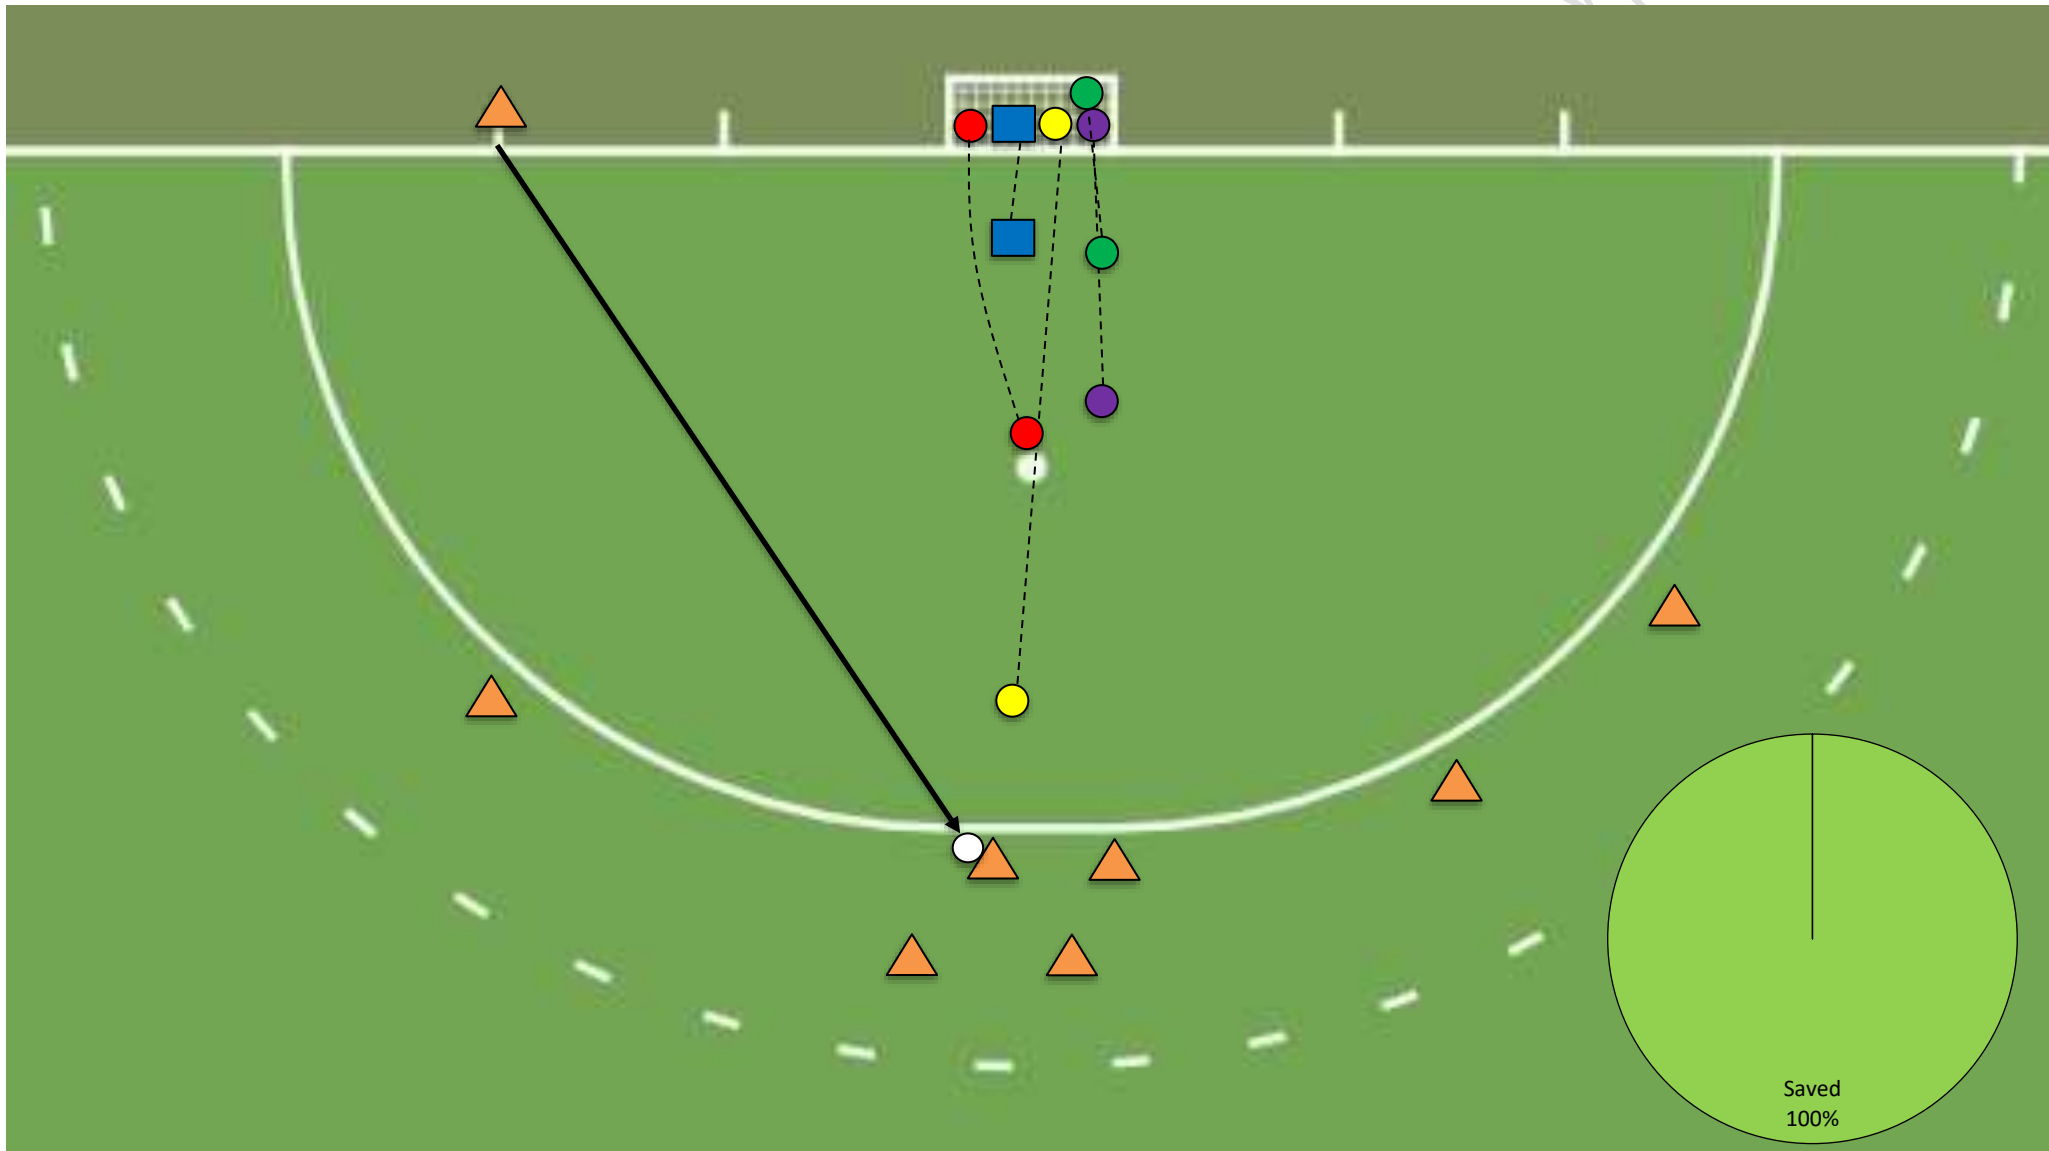

4-0 DEFENSE

INTEL