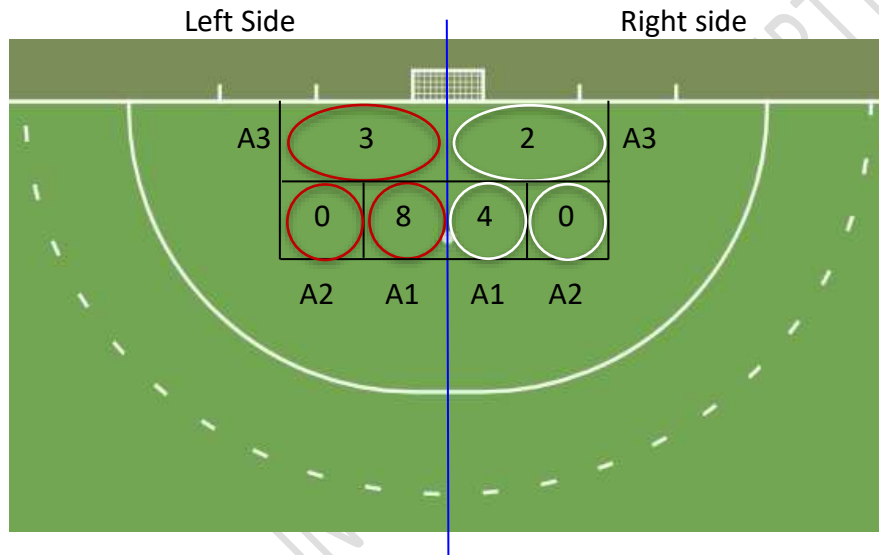

Defense selection by battery

STRAIGHT CORNERS FACED

INITIAL SHOT BREAKDOWN				
	Left side	Center	Right side	Total
Goal conceded	0	1	1	2
Saved by goalie	6	5	3	14
Saved by player on post	0	0	1	1
Blocked	0	1	6	7
Wide	4	0	3	7
High	1	3	2	6
Initial shot save percentage	100%	90%	93.75%	94.59%

Shots on goal conceded	17
Shots out of goal	13
Shots blocked	7
Shot on goal conceded rate	45.94%

DEFLECTION CORNERS FACED

Deflection plays shots allowed

Areas	Left side deflection			Right side deflection		
	Area 1	Area 2	Area 3	Area 1	Area 2	Area 3
Conceded	1	0	0	0	0	0
Conceded off rebound	0	0	0	0	0	0
Stroke conceded	0	0	0	0	0	0
Corner conceded	1	0	2	0	0	1
Saved	6	0	1	4	0	1
No goal percentage	87.50%	-%	100%	100%	-%	100%
Total	90.90%			100%		

PASSING CORNERS FACED

Passing plays shots allowed

Areas	Left side passing			Right side passing		
	Area 1	Area 2	Area 3	Area 1	Area 2	Area 3
Conceded	0	0	0	0	0	0
Conceded off rebound	0	0	0	1	0	0
Stroke conceded	1	0	0	0	0	0
Corner conceded	1	0	2	2	0	0
Saved	6	3	1	5	0	0
No goal percentage	100%	100%	100%	87.50%	-%	-%
Total	100%			87.50%		