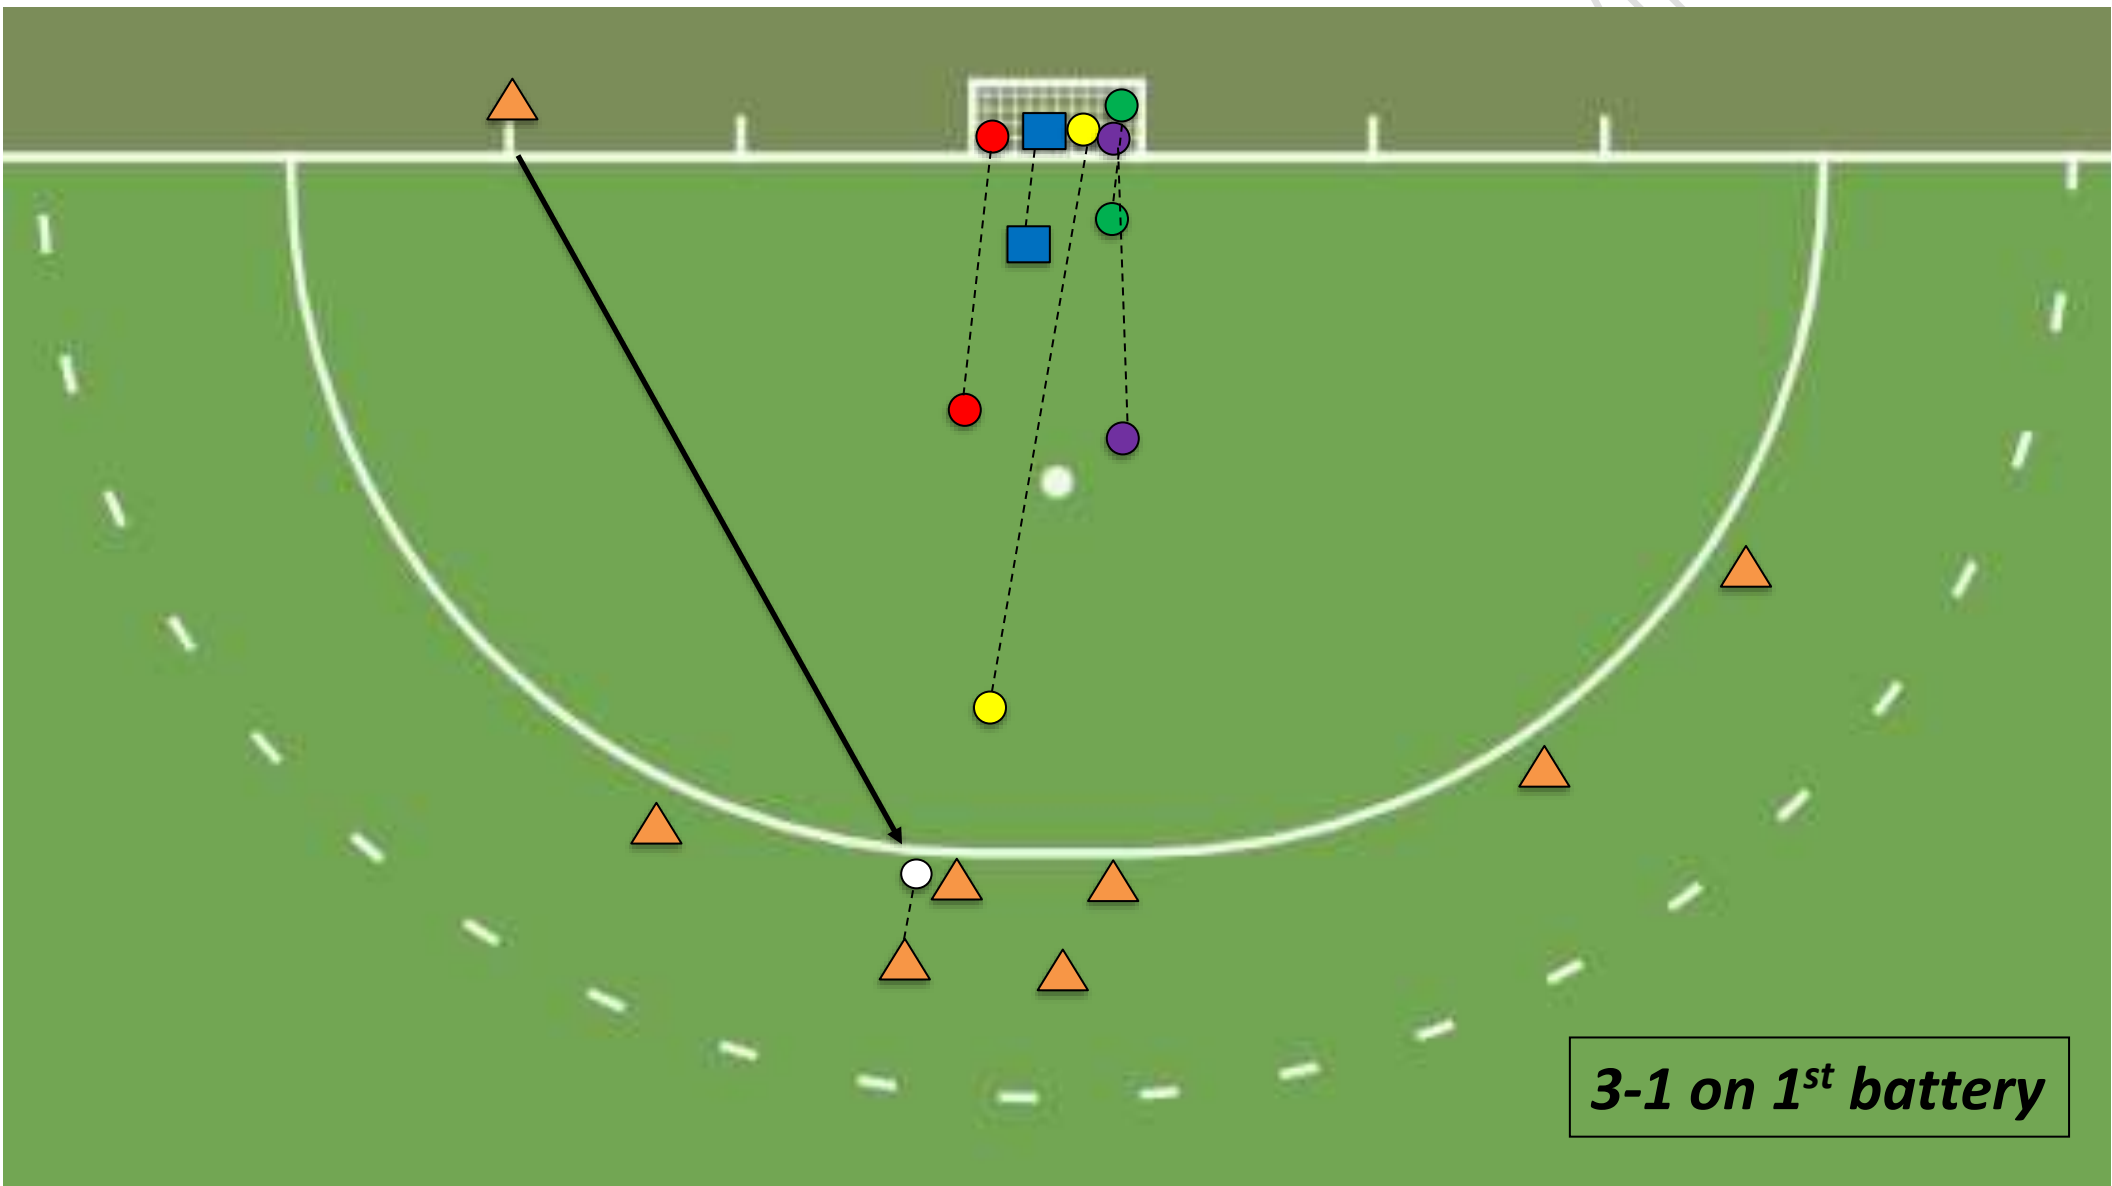

3-1 DEFENSE