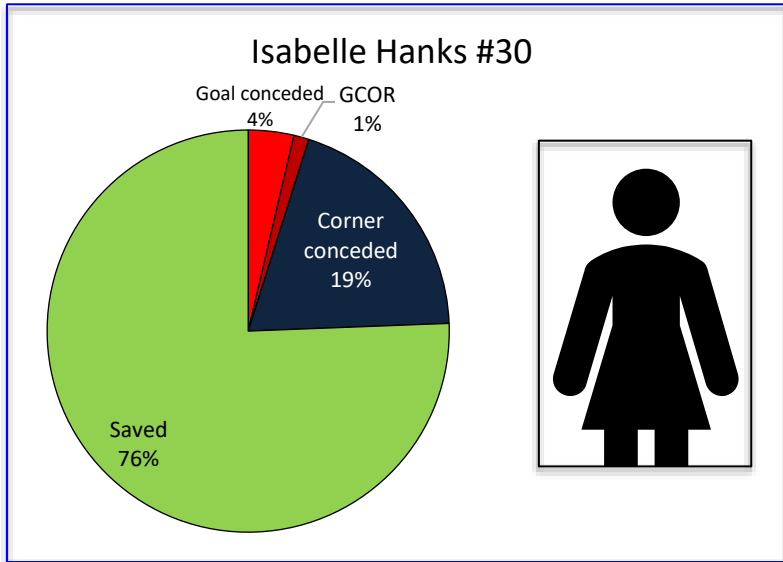

CORNER SAVING EVOLUTION (%)

PLAYERS ANALYSIS

INTELLECTUAL PROPERTY OF PENALTY CORNER ANALYTICS

GOALKEEPERS: SAM NEWTON

	Left side	Center	Right side	Total
Conceded	0	0	0	0
Saved	0	0	0	0
Saved by player on post	0	0	0	0
Blocked	0	0	0	0
Wide	0	0	0	0
High	0	0	0	0
GK save percentage	-%	-%	-%	-%

On the save %, only shots on goal were counted (conceded, saved by player on post and saved), with the purpose of accurately measuring the goalie's performance on straight shots.

ISABELLE HANKS

	Left side	Center	Right side	Total
Conceded	0	1	1	2
Saved	6	5	3	14
Saved by player on post	0	0	1	1
Blocked	0	1	6	7
Wide	4	0	3	7
High	1	3	2	6
GK save percentage	100%	83.33%	60%	82.35%