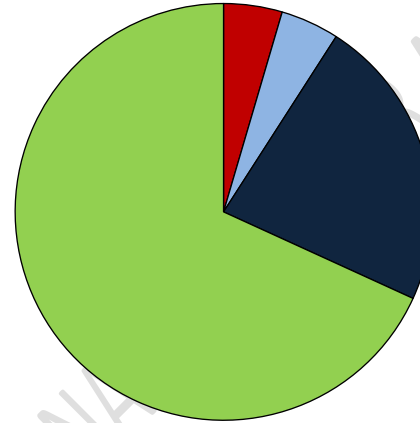

PASSING CORNERS FACED

Passing plays shots allowed

Areas	Left side passing			Right side passing		
	Area 1	Area 2	Area 3	Area 1	Area 2	Area 3
Conceded	0	0	0	0	0	0
Conceded off rebound	0	0	0	1	0	0
Stroke conceded	1	0	0	0	0	0
Corner conceded	1	0	2	2	0	0
Saved	6	3	1	5	0	0
No goal percentage	100%	100%	100%	87.50%	-%	-%
Total	100%			87.50%		

DRIBBLE CORNERS FACED

	Left side passing	Right side passing
Conceded	0	0
Conceded off rebound	0	0
Stroke conceded	0	0
Corner conceded	0	0
Saved	3	0
No goal percentage	100%	0%

CORNER TYPE COMPARISSON

Straight

Deflection

Passing

Dribble

	Save rate				Shots allowed				
	Straight	Deflection	Passing	Dribble	Straight	Deflection	Passing	Dribble	
Conceded	2	1	0	0	17	4	11	2	On goal
Conceded off rebound	0	0	1	0	13	2	6	0	Wide & High
Stroke conceded	0	0	1	0	7	11	3	1	Blocked
Corner conceded	6	4	5	0	0	0	2	0	No shot
Saved	29	12	15	3	2(1)	6(4)	5(5)	0(0)	Off rebound
No goal corner percentage	95.18%*				18	8	16	2	Shots on goal
					0.48	0.47	0.72	0.66	Shots on goal per play
					0.11	0.12	0.06	0	Goals per shot on goal