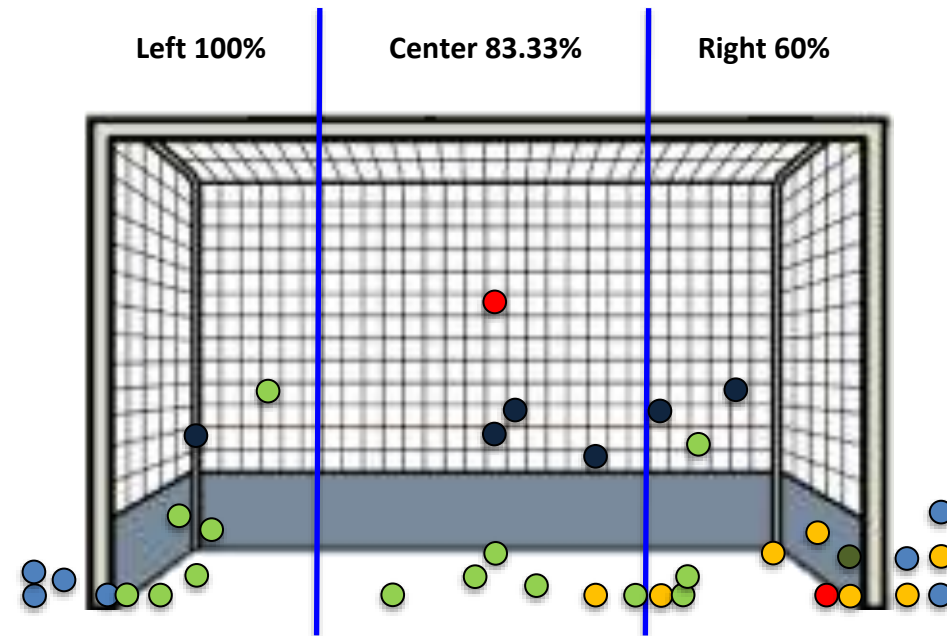

	Shots				
	Initial play				Off rebound
	On goal	Wide & High	Blocked	No shot	
Straight	1	0	0	0	0
Deflection	0	0	0	0	0
Passing	0	0	0	0	0
Dribble	0	0	0	0	0
<i>Broken</i>	0	0	0	0	0
Total	1	0	0	0	0

HEAT MAP

CORNER SAVING EVOLUTION (%)

PLAYERS ANALYSIS

INTELLECTUAL PROPERTY OF PENALTY CORNER ANALYTICS

GOALKEEPERS: SAM NEWTON

	Left side	Center	Right side	Total
Conceded	0	0	0	0
Saved	0	0	0	0
Saved by player on post	0	0	0	0
Blocked	0	0	0	0
Wide	0	0	0	0
High	0	0	0	0
GK save percentage	-%	-%	-%	-%

On the save %, only shots on goal were counted (conceded, saved by player on post and saved), with the purpose of accurately measuring the goalie's performance on straight shots.

ISABELLE HANKS

	Left side	Center	Right side	Total
Conceded	0	1	1	2
Saved	6	5	3	14
Saved by player on post	0	0	1	1
Blocked	0	1	6	7
Wide	4	0	3	7
High	1	3	2	6
GK save percentage	100%	83.33%	60%	82.35%

#30 save breakdown against
straight shots on 1st battery

#30 save breakdown against
straight shots on 2nd battery

	1 st Battery			2 nd Battery			Total
	Left side	Center	Right side	Left side	Center	Right side	
Conceded	0	0	1	0	1	0	2
Saved	2	3	2	3	2	0	12
Saved by player on post	0	0	1	0	0	0	1
Blocked	0	0	4	0	0	2	6
Wide	2	0	1	1	0	1	5
High	1	0	1	0	3	1	6
GK save percentage	100%	100%	50%	100%	66.66%	-%	80%