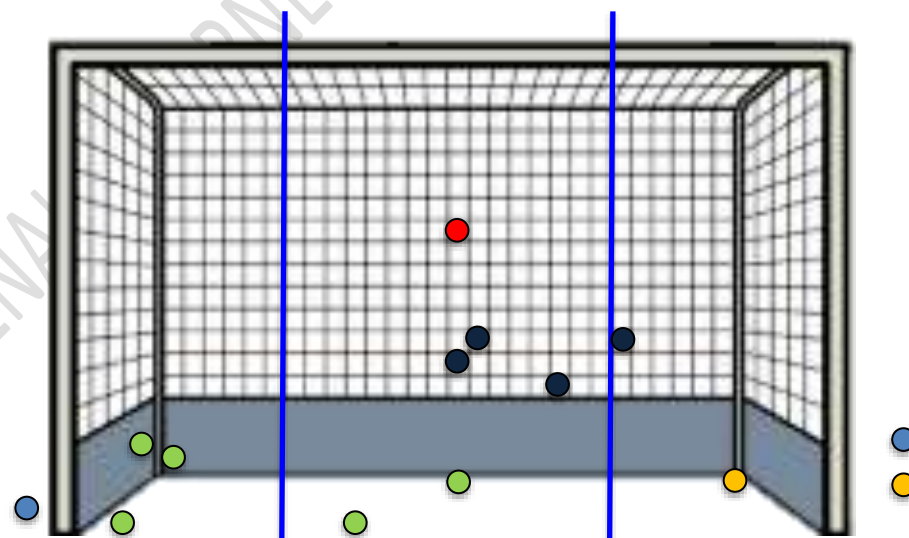

CORNER SAVING EVOLUTION (%)

PLAYERS ANALYSIS

INTELLECTUAL PROPERTY OF PENALTY CORNER ANALYTICS

GOALKEEPERS: SAM NEWTON

	Left side	Center	Right side	Total
Conceded	0	0	0	0
Saved	0	0	0	0
Saved by player on post	0	0	0	0
Blocked	0	0	0	0
Wide	0	0	0	0
High	0	0	0	0
GK save percentage	-%	-%	-%	-%

On the save %, only shots on goal were counted (conceded, saved by player on post and saved), with the purpose of accurately measuring the goalie's performance on straight shots.

ISABELLE HANKS

	Left side	Center	Right side	Total
Conceded	0	1	1	2
Saved	6	5	3	14
Saved by player on post	0	0	1	1
Blocked	0	1	6	7
Wide	4	0	3	7
High	1	3	2	6
GK save percentage	100%	83.33%	60%	82.35%

#30 save breakdown against
straight shots on 1st battery

#30 save breakdown against
straight shots on 2nd battery

	1 st Battery			2 nd Battery			Total
	Left side	Center	Right side	Left side	Center	Right side	
Conceded	0	0	1	0	1	0	2
Saved	2	3	2	3	2	0	12
Saved by player on post	0	0	1	0	0	0	1
Blocked	0	0	4	0	0	2	6
Wide	2	0	1	1	0	1	5
High	1	0	1	0	3	1	6
GK save percentage	100%	100%	50%	100%	66.66%	-%	80%

#30 save breakdown against
straight shots on short

#30 save breakdown against
straight shots on left side

	Short			Left Side			Total
	Left side	Center	Right side	Left side	Center	Right side	
Conceded	0	0	0	0	0	0	0
Saved	0	0	1	1	0	0	2
Saved by player on post	0	0	0	0	0	0	0
Blocked	0	1	0	0	0	0	1
Wide	1	0	1	0	0	0	2
High	0	0	0	0	0	0	0
GK save percentage	-%	-%	100%	100%	-%	-%	100%