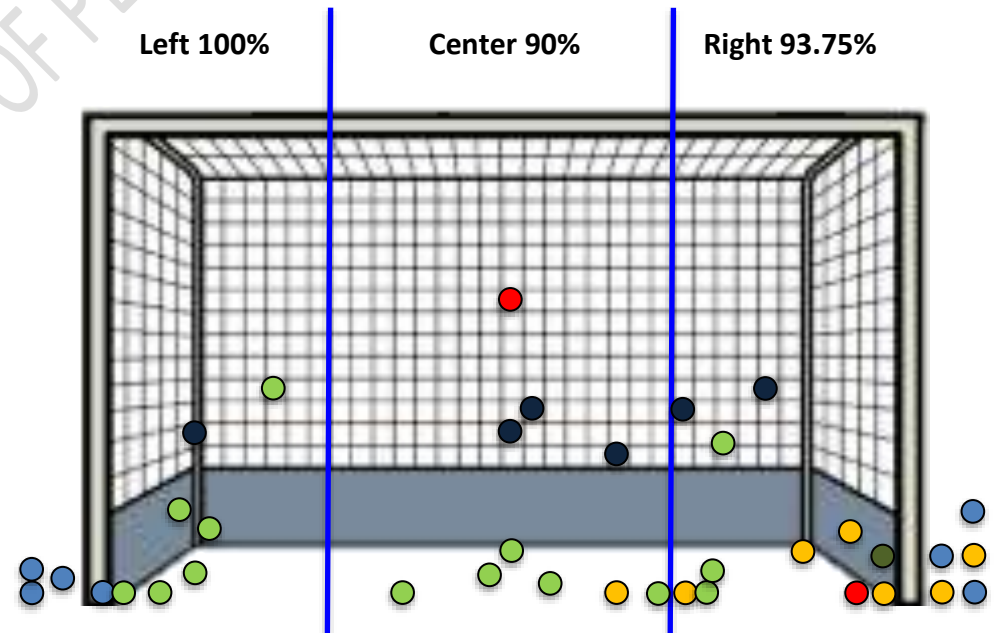

PLAYERS ANALYSIS

- Goalkeepers
- Flies
- Post players
- Trails

TAKEAWAYS & SUGGESTIONS

PLAY BY PLAY

- 3-1 defense
- 3-1L defense
- 2-2 defense
- 4-0 defense
- LS2-2 defense

INTELLECTUAL PROPERTY OF PENALTY CORNER ANALYTICS

CORNER ANALYSIS

INTELLECTUAL PROPERTY OF PENALTY CORNER ANALYTICS

GENERAL OVERVIEW

	1 st Battery	2 nd Battery	Single Bat.	Short	Left side	Total
3-1	30	27	1	8	0	66
3-1L	2	3	0	4	0	9
2-2	1	5	0	0	0	6
4-0	0	1	0	0	0	1
LS2-2	0	0	0	0	1	1
Total	33	36	1	12	1	83

Defense selection by battery

STRAIGHT CORNERS FACED

INITIAL SHOT BREAKDOWN				
	Left side	Center	Right side	Total
Goal conceded	0	1	1	2
Saved by goalie	6	5	3	14
Saved by player on post	0	0	1	1
Blocked	0	1	6	7
Wide	4	0	3	7
High	1	3	2	6
Initial shot save percentage	100%	90%	93.75%	94.59%

Shots on goal conceded	17
Shots out of goal	13
Shots blocked	7
Shot on goal conceded rate	45.94%

DEFLECTION CORNERS FACED

Deflection plays shots allowed

Areas	Left side deflection			Right side deflection		
	Area 1	Area 2	Area 3	Area 1	Area 2	Area 3
Conceded	1	0	0	0	0	0
Conceded off rebound	0	0	0	0	0	0
Stroke conceded	0	0	0	0	0	0
Corner conceded	1	0	2	0	0	1
Saved	6	0	1	4	0	1
No goal percentage	87.50%	-%	100%	100%	-%	100%
Total	90.90%			100%		