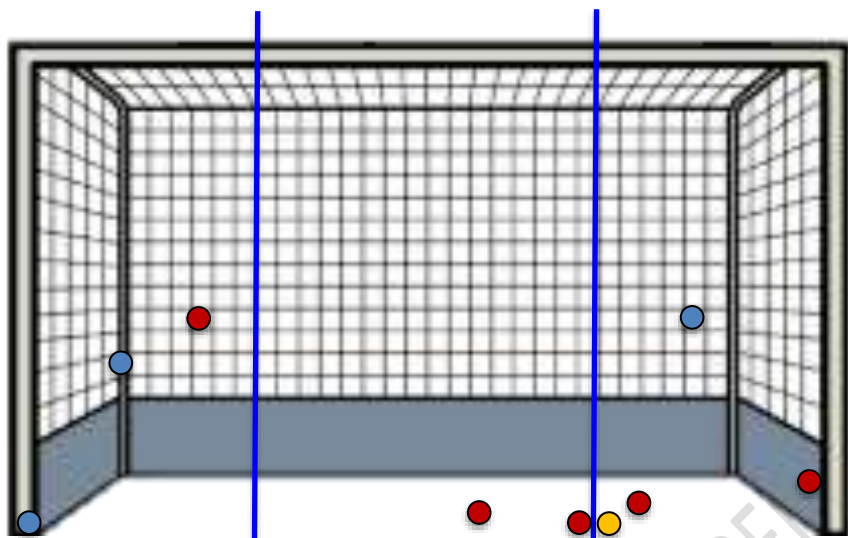

#30 save breakdown against
straight shots on short

#30 save breakdown against
straight shots on left side

	Short			Left Side			Total
	Left side	Center	Right side	Left side	Center	Right side	
Conceded	0	0	0	0	0	0	0
Saved	0	0	1	1	0	0	2
Saved by player on post	0	0	0	0	0	0	0
Blocked	0	1	0	0	0	0	1
Wide	1	0	1	0	0	0	2
High	0	0	0	0	0	0	0
GK save percentage	-%	-%	100%	100%	-%	-%	100%

Straight

Deflection

Passing

Dribble

#3 Flying straight shot breakdown
on 1st battery#3 Flying straight shot breakdown
on 2nd battery

	1 st Battery			2 nd Battery			Total
	Left side	Center	Right side	Left side	Center	Right side	
Blocked	0	0	1	0	0	1	2
Out of goal	2	0	1	0	2	1	6
Not blocked but no goal	1	2	2	1	1	0	7
Goal	0	0	0	0	0	0	0
Initial shot block percentage	0%	0%	33.33%	0%	0%	100%	22.22%

#3 Flying straight shot breakdown
on short

	Short			
	Left side	Center	Right side	Total
Blocked	0	0	0	0
Out of goal	1	0	0	1
Not blocked but no goal	0	0	0	0
Goal	0	0	0	0
Initial shot block percentage	-%	-%	-%	-%