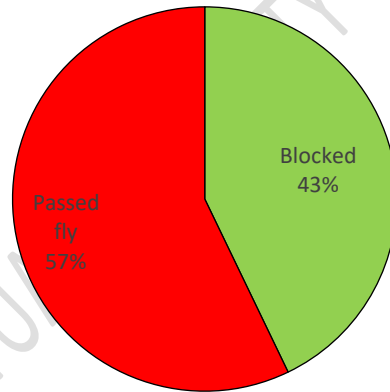

Deflection